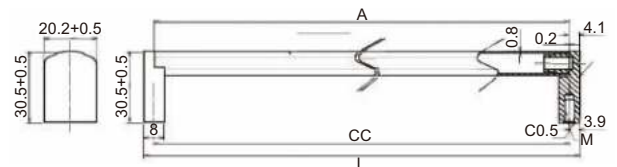

RA-H5101796BN

Features:

- Contemporary metal pull
- With rounded metal pull on two posts
- Brush nickel finish
- Screws included

Size:

- RA-H5101796BN A. 4 4/32"L x 1 1/4"H
- RA-H51017128BN B. 5 11/32"L x 1 1/4"H
- RA-H51017160BN C. 6 5/8"L x 1 1/4"H
- RA-H51017192BN D. 7 7/8"L x 1 1/4"H

ITEMN□	C-C(mm)	C-C(Inch)	L(mm)	H(mm)
A	96	3 25/32	104	31
B	128	5 1/32	136	
C	160	6 5/16	168	
D	192	7 3/32	200