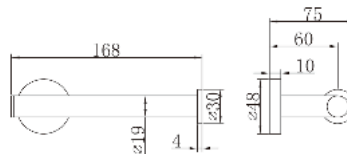

RA-A8503MB

Features:

- Toilet paper holder
- Constructed from brass
- Concealed fastening
- Secure mounting assembly included

Finish:

- RA-A8503BN (Brushed Nickel)
- RA-A8503C (Chrome)
- RA-A8503MB (Matte Black)