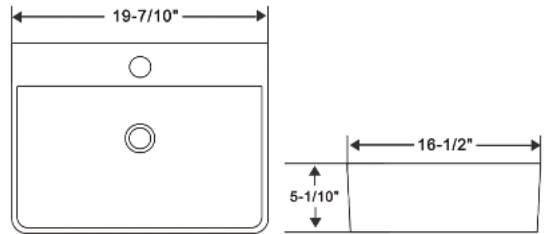

Optional pop up drains without overflow:

- RA-POP1BC (Chrome)
- RA-POP1BBN (Brush nickel)
- RA-POP2BC (Chrome)
- RA-POP2BBN (Brush nickel)

Size:

- 18 9/10"W × 5 1/10"H × 14 3/5"D

RA-AB5721

Features:

- Rectangular vessel ceramic sink
- Above counter installation
- White gloss finish
- With overflow