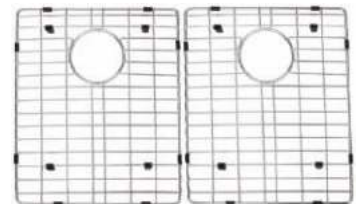

RA-GHD3219R10