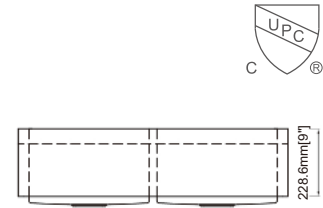

- RA-GF3620R10S Bottom grid × 1
- RA-RS2 Stainless steel strainer × 1

Dimension(inch):

36" × 20" × 10"

Material: SUS304

Finish: Brushed

Handmade Series

RA-F3320R10

Features: