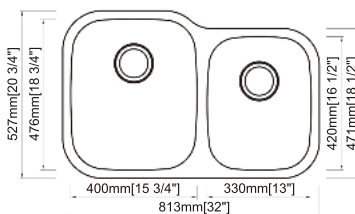

Optional Accessories

- RA-RS2 Stainless steel strainer
- RA-RS1 Stainless steel strainer

Dimension(inch)

29-1/2" × 17-3/4" × 7-7/8"

Material: SUS304

Finish: Brushed

RA-3018S

Features:

Dimension(inch):

30" × 18" × 9"

Material: SUS304

Finish: Brushed

RA-3221L

Features

- Drawn sink
- Undermount
- 304 Stainless steel
- Standard 3-1/2" drain opening
- Mounting clips and cutting template
- Undercoated and sound pads
- 18 gauge
- Satin finish