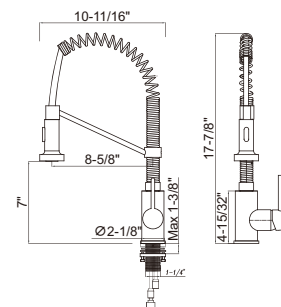

RA-8126BN

Features:

- Pull down shower head
- Brass body
- Ceramic Cartridge
- mounting parts included
- Installation hole 1-3/8"
- water lines included
- Flow rate 2.2 GPM

Finish:

Brushed nickel