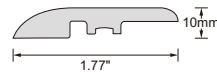

Flush Stair Nose

Quarter Round

Reducer

T-Moulding

- RA-VF65088-RD Daytona Driftwood 94" SPC Reducer
- RA-VF65088-SN Daytona Driftwood 94" Flush Stair Nose
- RA-VF65088-TM Daytona Driftwood 94" T-Moulding
- RA-VF65088-QR Daytona Driftwood 94" Quarter Round