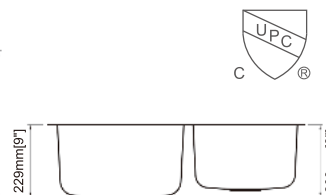

RA-3221L

Features

- Drawn sink
- Undermount
- 304 Stainless steel
- Standard 3-1/2" drain opening
- Mounting clips and cutting template
- Undercoated and sound pads
- 18 gauge
- Satin finish

Optional Accessories:

- RA-G3221L Bottom grid
- RA-RS2 Stainless steel strainer
- RA-RS1 Stainless steel strainer

Dimension(inch):

32" × 20-3/4" × 9-7/16"

Material: SUS304

Finish: Brushed