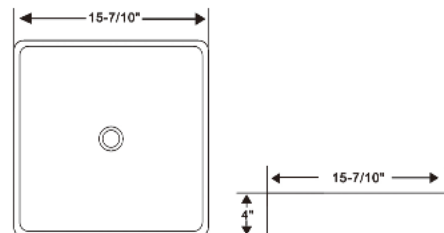

RA-AB6331

Features:

- Square vessel ceramic sink
- Above counter installation
- White gloss finish

Optional pop up drains without overflow:

- RA-POP1BC (Chrome)
- RA-POP1BBN (Brush nickel)
- RA-POP2BC (Chrome)
- RA-POP2BBN (Brush nickel)

Size:

- 15 7/10"W × 4"H × 15 7/10"D