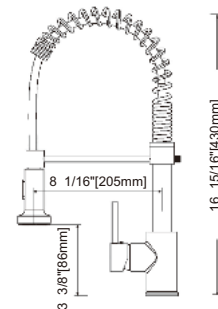

RA-6788BN

Features:

- Pull out shower head
- Brass body
- Ceramic Cartridge
- mounting parts included
- Installation hole 1-3/8"
- water lines included
- Flow rate 2.2 GPM

Finish:

Brushed nickel

RA-6733BN

Features: