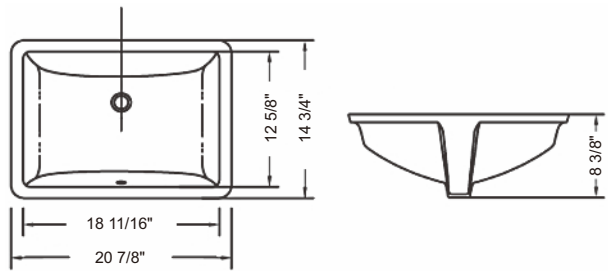

RA-VSS21B

Features:

- Ceramic square undermount sink
- Ivory gloss finish
- With overflow hole
- Undermount installation

Optional Pop up drains:

- RA-POP1AC (Chrome)
- RA-POP2AC (Chrome)
- RA-POP1ABN (Brush nickel)
- RA-POP2ABN (Brush nickel)

Size:

- 20 7/8"L × 14 3/4"W × 8 3/8"H