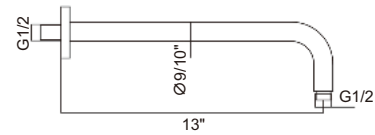

RA-SA803CR

Features

- Brass body
- Wall mount shower arm

Finish

- RA-SA803CR (Chrome)

Size

- Length 13"