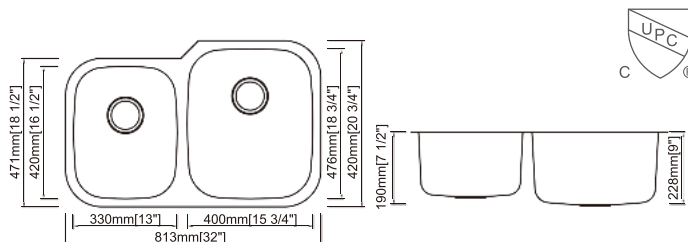

Optional Accessories:

- RA-G3221L Bottom grid
- RA-RS2 Stainless steel strainer
- RA-RS1 Stainless steel strainer

Dimension(inch):

32" × 20-3/4" × 9-7/16"

Material: SUS304

Finish: Brushed

Undermount Sinks Series