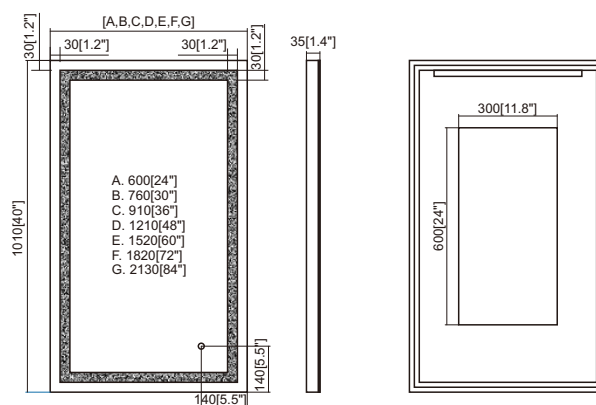

Style A 40" Height

LED Mirror with Defogger

Features

- Single white colour 6000k
- Dimming can be adjusted
- Touch sensor switch
- 24inch LED mirror can be installed horizontally or vertically
- 5mm thickness mirror with back safety PVC film
- IP44 related"
- With defogger pad

SKU

- RA-LM2440A
- RA-LM3040A
- RA-LM3640A
- RA-LM4840A
- RA-LM6040A
- RA-LM7240A
- RA-LM8440A

Size

- A. 24" W×40" H×1 5/8" D
- B. 30" W×40" H×1 5/8" D
- C. 36" W×40" H×1 5/8" D
- D. 48" W×40" H×1 5/8" D
- E. 60" W×40" H×1 5/8" D
- F. 72" W×40" H×1 5/8" D
- G. 84" W×40" H×1 5/8" D