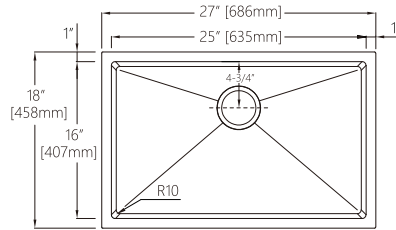

RA-R2718-R10S

Features

- Handmade Sink
- Undermount
- 304 Stainless Steel
- 10mm radius corner
- Mounting clips and cutting template
- Undercoated and Sound pads

- 18 Gauge
- Satin Finish
- Standard 3-1/2" drain opening

Optional Accessories

- RA-GR2718 Bottom Grid
- RA-RS1 Stainless steel strainer
- RA-RS2 Stainless steel strainer

Dimension(inch)

27" × 18" × 10"

Material: SUS304

Finish: Brushed