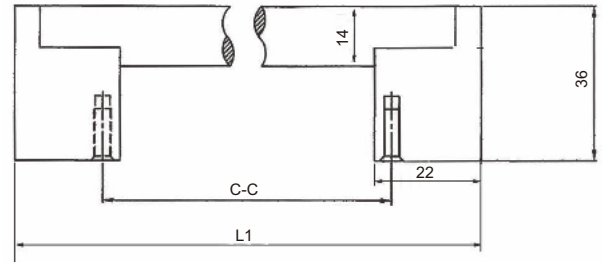

ITEMN□	A	C
C-C(mm)	96	128
L(mm)	176	208
H(mm)	35	

RA-H1296176BG

Features:

- Contemporary solid steel pull
- Brushed Gold
- Screws included

Size:

- RA-H1296176BG A. 6 7/8"L × 1 3/8"H
- RA-H12128208BG C. 8 1/8"L × 1 3/8"H