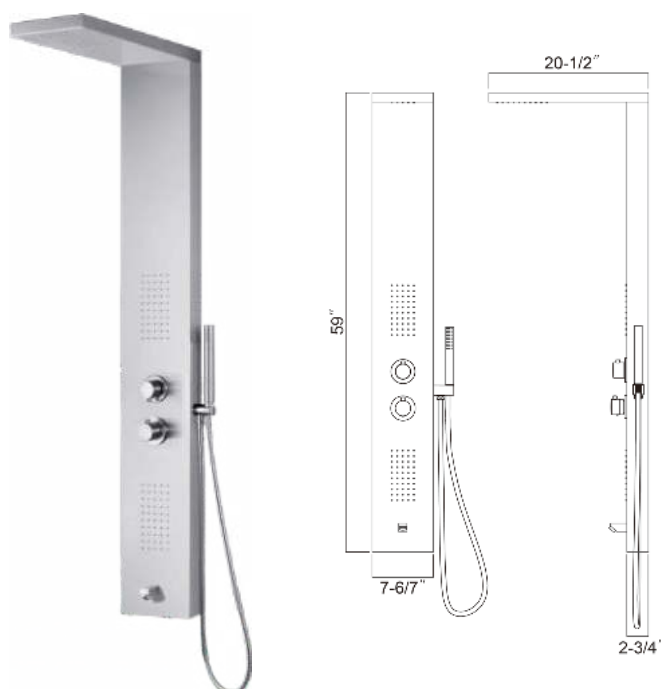

RA-SP858

Features:

- 304 stainless steel body in brushed finish
- Inbuilt ABS head shower
- 2 sets ABS massage jets
- Brass hand shower in brushed finish
- Zinc knob and handle in brushed finish
- 1.5 stainless steel double-locked flexible hose
- With spout
- Thermostat
- Pre-plumbed
- Wall mount

Size:

- 59"H×7 6/7"W×2 3/4"D