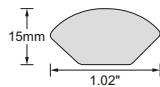

Quarter Round