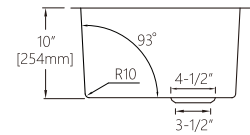

Optional Accessories

- RA-GR2718 Bottom Grid
- RA-RS1 Stainless steel strainer
- RA-RS2 Stainless steel strainer

Dimension(inch)

27" × 18" × 10"

Material: SUS304

Finish: Brushed

RA-R3018-R10S

Features