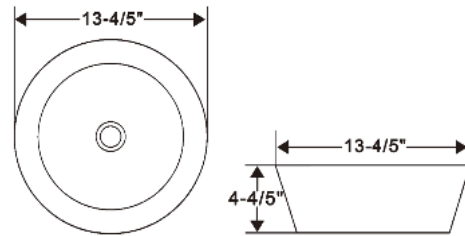

Bathroom Sinks Series

RA-AB9721

Features:

- Round vessel ceramic sink
- Above counter installation
- White gloss finish

Optional pop up drains without overflow:

- RA-POP1BC (Chrome)
- RA-POP1BBN (Brush nickel)
- RA-POP2BC (Chrome)
- RA-POP2BBN (Brush nickel)

Size:

- 13 4/5"D × 4 4/5"H