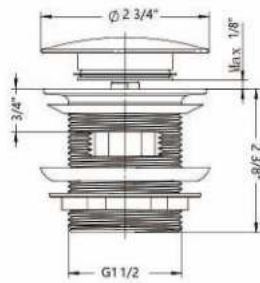

RA-ABPOPCR

Features:

- Constructed from brass
- With overflow hole
- Secure mounting assembly included
- Free standing bath tubs Pop up drains

Finish:

- RA-ABPOPCR (Chrome)
- RA-ABPOPBN (Brush nickel)