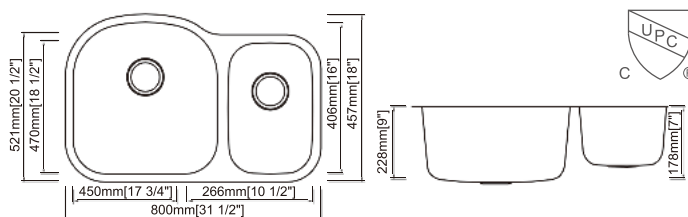

- Bottom grid RA-G3221L
- RA-RS2 Stainless steel strainer
- RA-RS1 Stainless steel strainer

Dimension(inch):

32" × 20-3/4" × 9/7-1/2"

Material: SUS304

Finish: Brushed

RA-3221BL

Features

- Drawn sink
- Undermount
- 304 Stainless steel
- Standard 3-1/2" drain opening
- Undercoated and sound pads
- Mounting clips and cutting template
- 18 gauge
- Satin finish