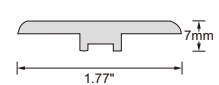

T-Moulding

- RA-VF55011-RD Moonstone Grey 94" SPC Reducer
- RA-VF55011-SN Moonstone Grey 94" Flush Stair Nose
- RA-VF55011-TM Moonstone Grey 94" T-Moulding
- RA-VF55011-QR Moonstone Grey 94" Quarter Round