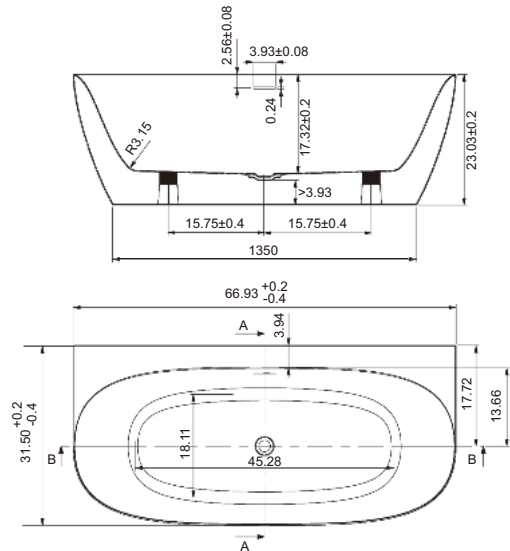

RA-ABML67

Features:

- Acrylic Material
- White gloss finish
- Central drain
- Overflow
- Pop up drain not included

Size:

- 67" × 31.5" × 23"

Optional Pop Up Drains:

- RA-ABPOPCR Chrome
- RA-ABPOPBN Brushed Nickel
- RA-ABPOPGW Gloss White
- RA-ABPOPBG Brushed Gold
- RA-ABPOPMB Matte Black