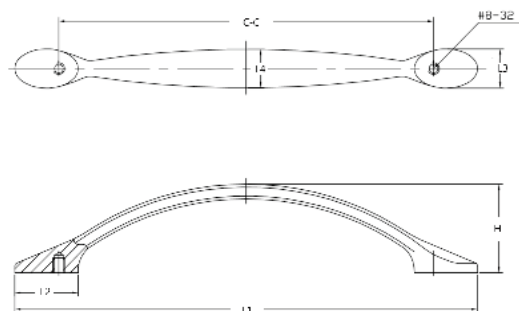

Length(mm)	Width(Inch)
5	1 1/2
10	

RA-H101BN

Features:

- Classic metal knob
- Brush nickel finish
- Screw included

Size:

- 1 1/4"L×1 1/8"H

RA-H101BORB

Features:

- Classic metal knob
- Brush oil-rubbed bronze finish
- Screw included

Size:

- 1 1/4"L×1 1/8"H

RA-H101BG

Features:

- Classic metal knob
- Brushed Gold Finish
- Screw included

Size:

- 1 1/4" L x 1 1/8" H

ITEM	C-C(mm)	L1(mm)	L2(mm)	L3(mm)	L4(mm)	H(mm)
A	96	126	22	12.6	12	34.9
B	128	158	22	13.2	13	

RA-H1082128BORB

Features:

- Classic metal pull
- Brush oil-rubbed bronze finish
- Screw included

Size:

- RA-H108296BORB A. 5" L x 1 3/8" H
- RA-H1082128BORB B. 6 1/4" L x 1 3/8" H