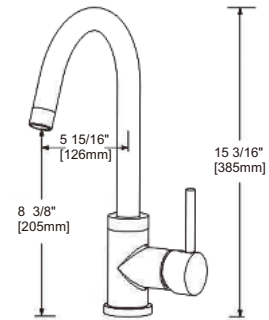

RA-6722BN

Features:

- Fixed shower head
- Brass body
- Ceramic Cartridge
- mounting parts included
- Installation hole 1-3/8"
- water lines included
- Flow rate 2.2 GPM

Finish:

- RA-6722CR Chrome
- RA-6722BN Brushed Nickel