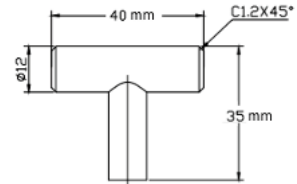

RA-H1240BN

Features:

- Contemporary solid steel pull
- Brush nickel finish
- Screws included