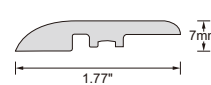

RA-VF55033

Dimensions

- 48" × 7"

Finish

- Super Protect Coating

Thickness

- 5.5mm

Padding

- 1mm IXPE Cushion

Edge Profile

- Micro Bevel

Sq.Ft./Carton

- 23.77

Wear Layer

- 20 Mil

Reducer

- RA-VF55033-RD Denver Beige 94" SPC Reducer
- RA-VF55033-SN Denver Beige 94" Flush Stair Nose
- RA-VF55033-TM Denver Beige 94" T-Moulding
- RA-VF55033-QR Denver Beige 94" Quarter Round