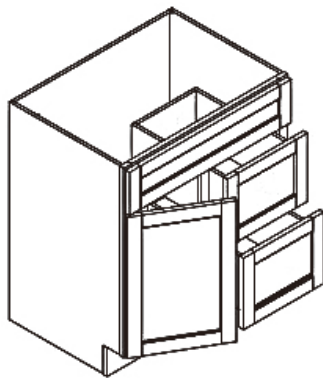

FA3021

Features:

- Vanities sink base
- With 1 dummy drawer front

Size:

- 30"W×34 1/2"H×21"D

Finish:

- DS-FA3021 (Dove White)
- ES-FA3021 (Ebony Shaker)
- SG-FA3021 (Sterling)
- SM-FA3021 (Smoky Gray)
- SO-FA3021 (Soda)
- AB-FA3021 (Aria Blue)