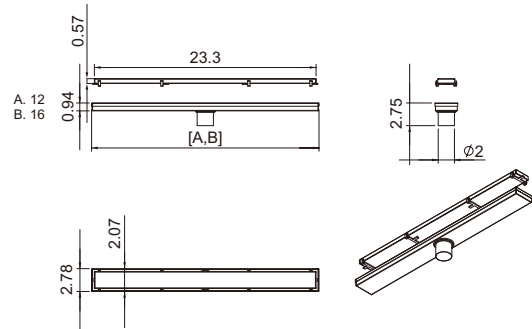

RA-SD55330CR

Features:

- 304 grade Stainless steel body
- Drain base included
- Removable grate makes it easy to clean
- Tile Insert Drain System

Sizes:

- RA-SD55330CR A. 12"W×2 3/4"D×2 3/4"H
- RA-SD55430CR B. 16"W×2 3/4"D×2 3/4"H

Finish:

Chrome