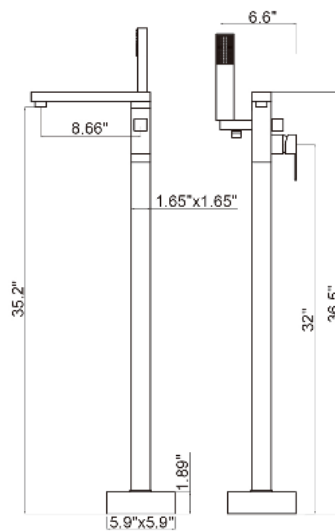

RA-9200BN

Features:

- Floor mounted
- Brass body
- Ceramic cartridge
- Flow rate 5 GPM
- Brass hand shower
- Mounting parts and water lines included

Finish:

- RA-9200BN Brushed nickel
- RA-9200CR Chrome
- RA-9200MB Matte Black
- RA-9200BG Brushed Gold