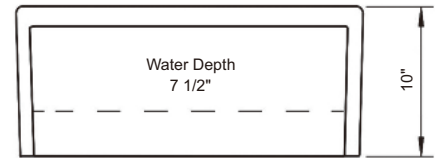

RA-SPF3020S

Features:

- Vitreous china porcelain
- Apron farmhouse kitchen style
- Rectangular single bowl
- Reversible installation with notched or grooved front
- Center drain hole

Accessories Included:

1. Wire sink grid (RA-PF305G)
   - Strainer (RA-RS1L)
2. **Size:** 30 1/8"W × 10"H × 20"D