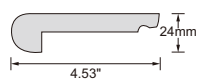

Sq.Ft./Carton

- 23.15

CARB HDF
Flush Stair Nose