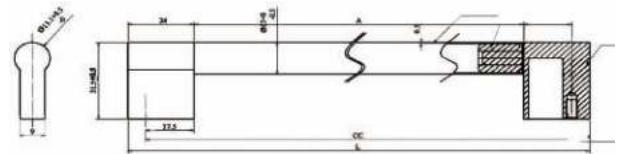

RA-H5201796BN

Features:

- Contemporary metal pull
- With cylindrical handle on two posts
- Brush nickel finish
- Screws included

Size:

- RA-H5201796BN A. 4 9/32"L x 1 1/4"H
- RA-H52017128BN B. 5 1/32"L x 1 1/4"H
- RA-H52017160BN C. 6 13/16"L x 1 1/4"H
- RA-H52017192BN D. 8 1/16"L x 1 1/4"H

ITEMN□	C-C(mm)	C-C(Inch)	L(mm)	H(mm)
A	96	3 25/32	109	31
B	128	5 1/32	141	
C	160	6 5/16	173	
D	192	7 3/32	205