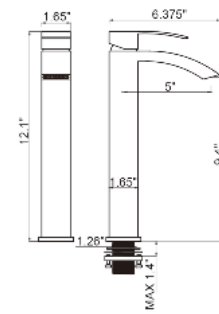

RA-4127CR

Features:

- Brass body
- Ceramic Cartridge
- Mounting parts included
- Installation hole 1-3/8"
- Water lines included
- Flow rate 1.5 GPM
- Vessel Installation

Finish:

- RA-4127CR Chrome
- RA-4127BN Brushed Nickel