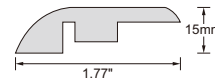

CARB HDF
Reducer