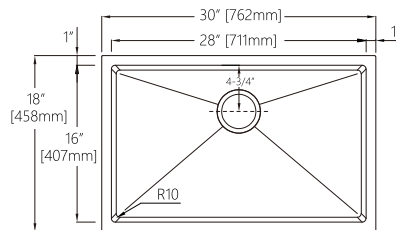

Optional Accessories

- RA-GR2718 Bottom Grid
- RA-RS1 Stainless steel strainer
- RA-RS2 Stainless steel strainer

Dimension(inch)

27" × 18" × 10"

Material: SUS304

Finish: Brushed

RA-R3018-R10S

Features