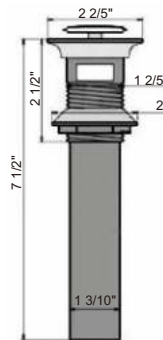

RA-POP2AC

Features:

- Pop up drains
- With overflow hole
- Constructed from brass
- Secure mounting assembly included

Finish:

- RA-POP2AC (Chrome)
- RA-POP2ABN (Brush nickel)
- RA-POP2AMB (Matte Black)
- RA-POP2AGMB (Gun Metal Black)
- RA-POP2ABG (Brushed Gold)