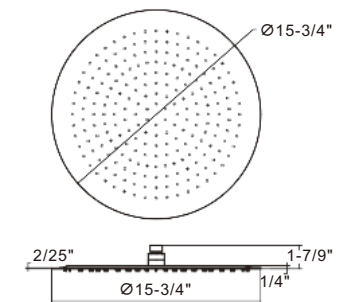

RA-SH609BN

Features:

- Round rain shower head
- Easy to clean silicone nozzles
- Ultra-thin durable rust resistant stainless steel construction

Finish:

- RA-SH609BN (Brushed nickel)
- RA-SH609CR (Chrome)

Size:

- 15 3/4" × 1 7/9"D