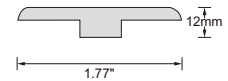

CARB HDF
T-Moulding

- RA-LF12101-RD Chestnut Ash 94" HDF Reducer
- RA-LF12101-SN Chestnut Ash 94" HDF Stair Nose
- RA-LF12101-TM Chestnut Ash 94" HDF T-Moulding
- RA-LF12101-QR Chestnut Ash 94" HDF Quarter Round