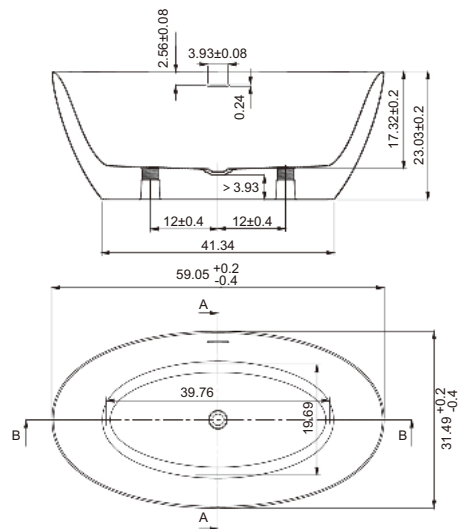

RA-ABBO59BLK

Features:

- Freestanding Installation
- Black/White Gloss Finish
- Overflow
- Acrylic Material
- central drain
- Pop up drain not included

Size:

- 59" × 31.5" × 23"

Optional Pop Up Drains:

- RA-ABPOPCR Chrome
- RA-ABPOPBN Brushed Nickel
- RA-ABPOPGW Gloss White
- RA-ABPOPBG Brushed Gold
- RA-ABPOPMB Matte Black