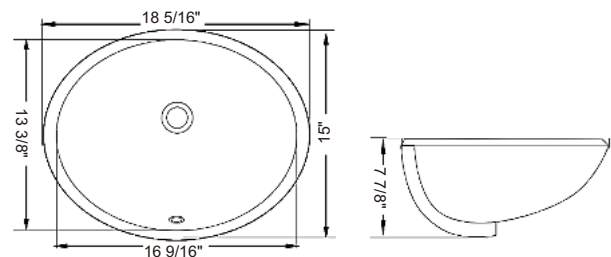

RA-VSOV18

Features:

- Ceramic oval undermount sink
- White gloss finish
- With overflow hole
- Undermount installation

Optional Pop up drains:

- RA-POP1AC (Chrome)
- RA-POP2AC (Chrome)
- RA-POP1ABN (Brush nickel)
- RA-POP2ABN (Brush nickel)

Size:

- 18 5/16"L x 15"W x 7 7/8"H