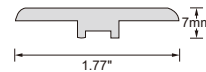

Flush Stair Nose

Quarter Round

Reducer

T-Moulding

- RA-VF55044-RD Havana Hickory 94" SPC Reducer
- RA-VF55044-SN Havana Hickory 94" Flush Stair Nose
- RA-VF55044-TM Havana Hickory 94" T-Moulding
- RA-VF55044-QR Havana Hickory 94" Quarter Round