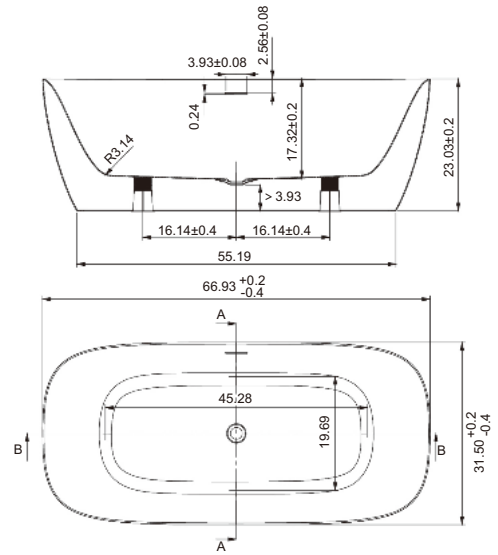

Bathtub Series

RA-ABPA67

Features:

- Freestanding Installation
- White gloss finish
- Overflow
- Acrylic Material
- central drain
- Pop up drain not included

Size:

- 67" × 31.5" × 23"

Optional Pop Up Drains:

- RA-ABPOPCR Chrome
- RA-ABPOPBN Brushed Nickel
- RA-ABPOPGW Gloss White
- RA-ABPOPBG Brushed Gold
- RA-ABPOPMB Matte Black