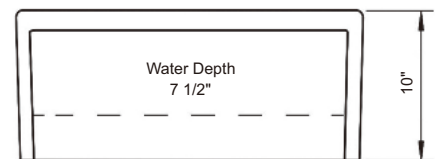

RA-SPF3320S

Features:

- Vitreous china porcelain
- Apron farmhouse kitchen style
- Rectangular single bowl
- Reversible installation with notched or grooved front
- Center drain hole

Accessories Included:

1. Wire sink grid (RA-PF335G)
   - Strainer (RA-RS1L)
2. **Size:** 33"W × 10"H × 20"D