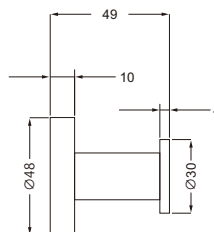

RA-A8504MB

Features:

- Towel hook
- Constructed from brass
- Concealed fastening
- Secure mounting assembly included

Finish:

- RA-A8504BN (Brushed Nickel)
- RA-A8504C (Chrome)
- RA-A8504MB (Matte Black)