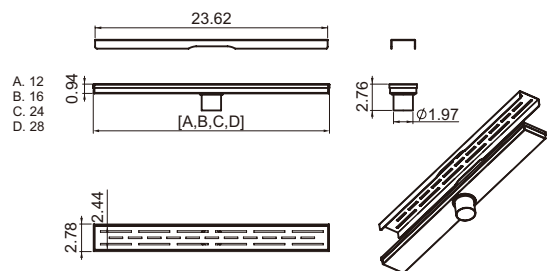

RA-SD40330BG

Features:

- 304 grade Stainless steel body
- Drain base included
- Removable grate makes it easy to clean

Sizes:

- RA-SD40330BG A. 12" W × 2 3/4" D × 2 3/4" H
- RA-SD40340BG B. 16" W × 2 3/4" D × 2 3/4" H
- RA-SD40360BG C. 24" W × 2 3/4" D × 2 3/4" H
- RA-SD40380BG D. 28" W × 2 3/4" D × 2 3/4" H

Finish:

Brush Gold