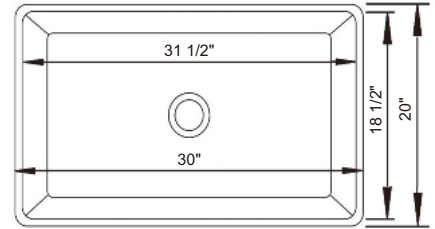

RA-SPF3020S

Features:

- Vitreous china porcelain
- Apron farmhouse kitchen style
- Rectangular single bowl
- Reversible installation with notched or grooved front
- Center drain hole

Accessories Included:

1. Wire sink grid (RA-PF305G)
   - Strainer (RA-RS1L)
2. **Size:** 30 1/8"W × 10"H × 20"D