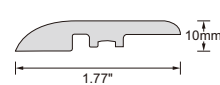

RA-VF65055

Dimensions

- 60" × 9"

Finish

- Super Protect Coating

Thickness

- 6.5mm

Padding

- 1mm IXPE Cushion

Edge Profile

- Micro Bevel

Sq.Ft./Carton

- 22.28

Wear Layer

- 20 Mil

Reducer

- RA-VF65055-RD Manhattan Fossil 94" SPC Reducer
- RA-VF65055-SN Manhattan Fossil 94" Flush Stair Nose
- RA-VF65055-TM Manhattan Fossil 94" T-Moulding
- RA-VF65055-QR Manhattan Fossil 94" Quarter Round