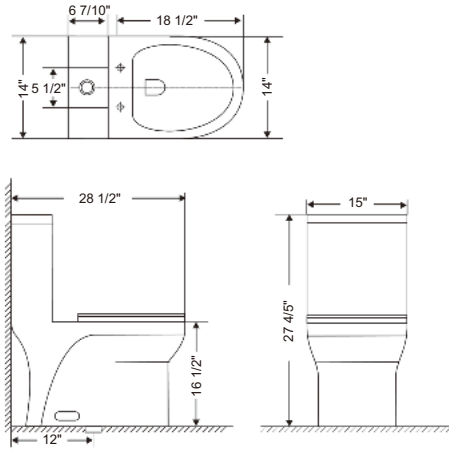

Toilets Series

RA-T05021A

Features:

- Chrome flush buttons
- Soft close toilet seat
- ADA Compliant Toilet
- One piece design
- Floor mount
- Ceramic with white gloss finish
- Dual flush 0.8/1.6 GPF

Size:

- 27 4/5"H×15"W×28 1/2"D