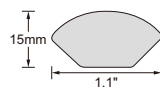

- 12mm

Wear Rating

- AC4

Edge Profile

- Enhanced Bevel

Sq.Ft./Carton

- 23.15

CARB HDF
Flush Stair Nose