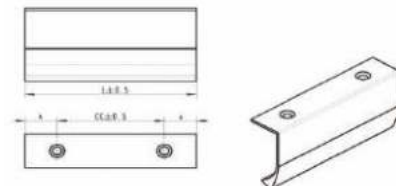

RA-H10335-5BN

Features:

- Aluminum Contemporary Pull Handle
- For European Style Cabinet
- Screws included

Size:

- RA-H10335-5BN 5" Brushed Nickel
- RA-H10335-5CP 5" Glossy Anodized
- RA-H10335-5AA 5" Aluminum Anodized
- RA-H10335-10BN 10" Brushed Nickel
- RA-H10335-10CP 10" Glossy Anodized
- RA-H10335-10AA 10" Aluminum Anodized

Length(mm)	Width(Inch)
5	1 1/2
10