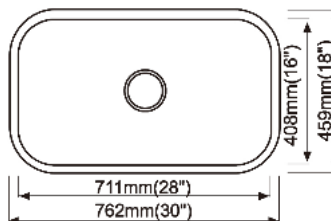

Optional Accessories

- RA-RS2 Stainless steel strainer
- RA-RS1 Stainless steel strainer

Dimension(inch)

29-1/2" × 17-3/4" × 7-7/8"

Material: SUS304

Finish: Brushed

RA-3018S

Features: