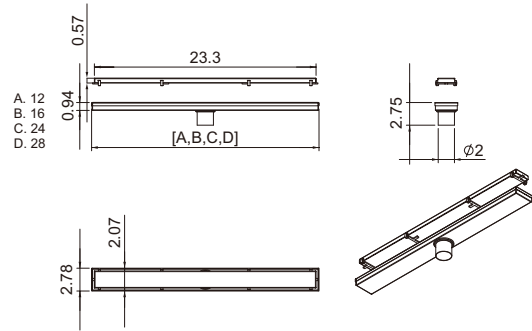

RA-SD55330BG

Features:

- 304 grade Stainless steel body
- Drain base included
- Removable grate makes it easy to clean
- Tile Insert Drain System

Sizes:

- RA-SD55330BG A. 12"W×2 3/4"D×2 3/4"H
- RA-SD55340BG B. 16"W×2 3/4"D×2 3/4"H
- RA-SD55360BG C. 24"W×2 3/4"D×2 3/4"H
- RA-SD55380BG D. 28"W×2 3/4"D×2 3/4"H

Finish:

Brushed Gold