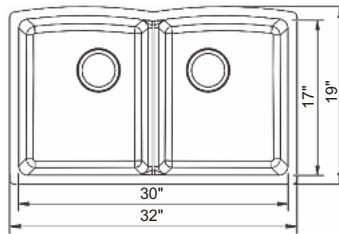

RA-G3219BK

Features:

- Undermount double basin sink with a 50/50 split
- Max density withstands high temperatures
- Resistant to scratches and stains
- Non-porous surface is impervious to bacteria
- Noise cessation
- Order Strainer(RA-RS1L)separately

Finish:

- RA-G3219BK (Black)
- RA-G3219DC (Mocha)
- RA-G3219LG (Concrete)

Size:

32"W×19"D×9.5"H