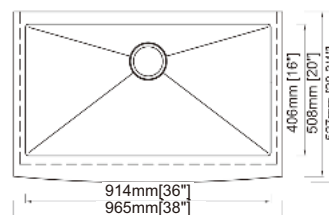

Accessories Included:

- RA-GF3320R10S Bottom grid × 1
- RA-RS2 Stainless steel strainer × 1

Dimension(inch):

33" × 20" × 10"

Material: SUS304

Finish: Brushed

RA-F3620R10S

Features: