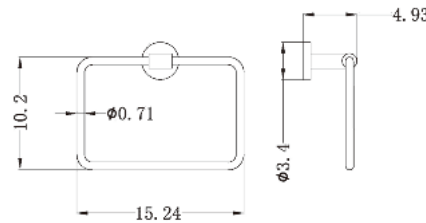

RA-A8502MB

Features:

- Towel ring
- Constructed from brass
- Concealed fastening
- Secure mounting assembly included

Finish:

- RA-A8502BN (Brushed Nickel)
- RA-A8502C (Chrome)
- RA-A8502MB (Matte Black)