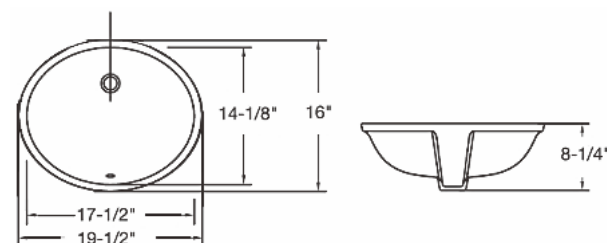

RA-VSO19

Features:

- Ceramic oval undermount sink
- White gloss finish
- With overflow hole
- Undermount installation

Optional Pop up drains:

- RA-POP1AC (Chrome)
- RA-POP1ABN (Brush nickel)
- RA-POP2AC (Chrome)
- RA-POP2ABN (Brush nickel)

Size:

- 19 1/2"L × 16"W × 8 1/4"H