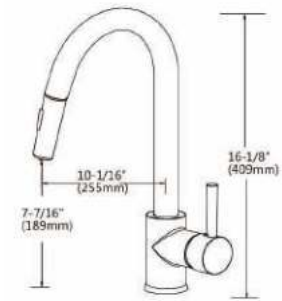

Kitchen Faucets Series

RA-6777BN

Features:

- Pull down shower head
- Brass body
- Ceramic Cartridge
- mounting parts included
- Installation hole 1-3/8"
- water lines included
- Flow rate 2.2 GPM

Finish:

Brushed nickel