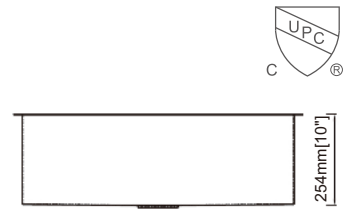

- RA-GH3219R10 Bottom grid × 2
- RA-RS2 Stainless steel strainer × 1

Dimension(inch):

32" × 19" × 10"

Material: SUS304

Finish: Brushed

Handmade Series

RA-HSQ3219S

Features