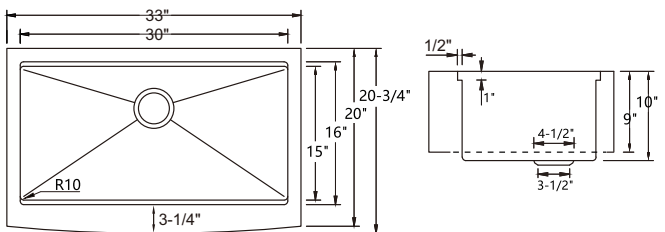

Optional Accessories

- RA-GR2718 Bottom Grid
- RA-RS1 Stainless steel strainer
- RA-RS2 Stainless steel strainer

Dimension(inch)

27" × 18" × 10"

Material: SUS304

Finish: Brushed

RA-R3018-R10S

Features

- RA-GR3018 Bottom Grid
- RA-RS1 Stainless steel strainer
- RA-RS2 Stainless steel strainer

Dimension(inch):

30" × 18" × 10"

Material: SUS304

Finish: Brushed

Handmade Series

RA-R3219-R10S

Features

- 18 Gauge
- Satin finish
- Standard 3-1/2" drain opening

Accessories Included

- Strainer
- Colander
- Roll Mat
- Grid
- Bamboo Board

Dimension(inch)

32" × 18" × 10"

Material: SUS304

Finish: Brushed

RA-WSF3320S