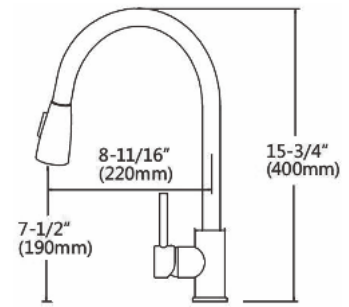

RA-6799BN

Features:

- Pull down shower head
- Brass body
- Ceramic Cartridge
- mounting parts included
- Installation hole 1-3/8"
- water lines included
- Flow rate 2.2 GPM

Finish:

- Brushed nickel

RA-FA979BN

Features:

- Pull down shower head
- Brass body
- Ceramic Cartridge
- mounting parts included
- Installation hole 1-3/8"
- water lines included
- Flow rate 2.2 GPM

Finish:

- Brushed nickel

RA-6744BN

Features:

- Pull down shower head
- Brass body
- Ceramic Cartridge
- mounting parts included
- Installation hole 1-3/8"
- water lines included
- Flow rate 2.2 GPM

Finish:

Brushed nickel

RA-6755MB

Features:

- Pull down shower head
- Brass body
- Ceramic Cartridge
- mounting parts included
- Installation hole 1-3/8"
- water lines included
- Flow rate 2.2 GPM