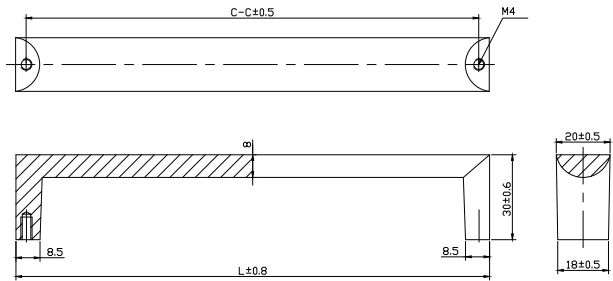

Cabinet Handles Series

RA-H894896BN

Features:

- Contemporary Pull Handle
- Brushed Nickel Finish
- Screws Included

Size:

- RA-H894896BN A. 4 1/32"L×1"H
- RA-H8948128BN B. 5 5/16"L×1"H
- RA-H8948160BN C. 6 1/2"L×1"H
- RA-H8948192BN D. 7 27/32"L×1"H

ITEMN□	C-C(mm)	L(mm)	H(mm)
A	96	102	26
B	128	135	
C	160	166	
D	192	198