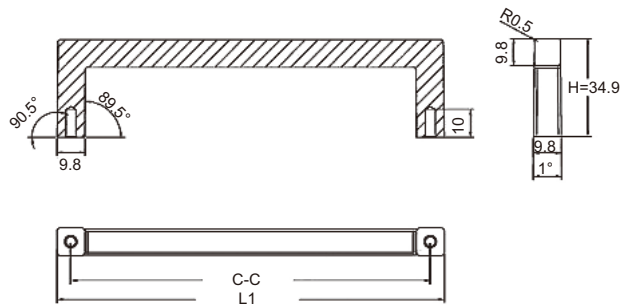

RA-H22276160CP

Features:

- Contemporary solid pull
- Chrome Finish
- Screws included

Size:

- RA-H22276128CP A. 5 3/8"L × 1 3/8"H
- RA-H22276160CP B. 6 3/4"L × 1 3/8"H
- RA-H22276192CP C. 7 9/10"L × 1 3/8"H

ITEMN□	C-C(mm)	L(mm)	H(mm)
A	128	137.8	34.9
B	160	169.8	
C	192	201