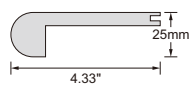

Wear Layer

- 20 Mil

Flush Stair Nose