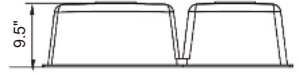

- 18 Gauge
- Satin finish
- Standard 3-1/2" drain opening

Accessories Included

- Strainer
- Colander
- Roll Mat
- Grid
- Bamboo Board

Dimension(inch)

33" × 20" × 10"

Material: SUS304

Finish: Brushed

Granite Sinks Series