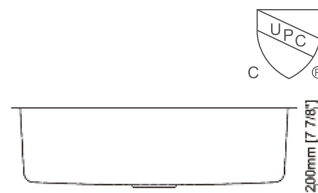

Kitchen Sinks Series

The brief is not the same as simplicity. Any detail is a condensed ingenuity. Picking one at will is the perfect match for home.

RA-3018-R15S

Features

- Drawn sink
- Undermount
- 304 Stainless steel
- Standard 3-1/2" drain opening
- Mounting clips and cutting template
- Undercoated and sound pads
- 18 gauge
- Satin finish
- 15° Radius