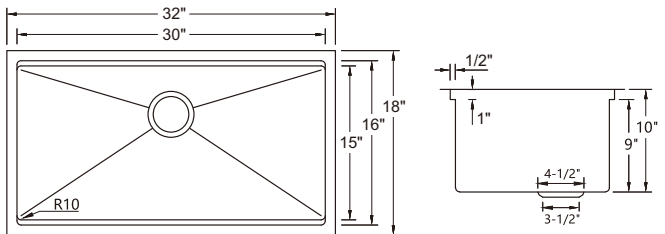

Optional Accessories

- RA-GR2718 Bottom Grid
- RA-RS1 Stainless steel strainer
- RA-RS2 Stainless steel strainer

Dimension(inch)

27" × 18" × 10"

Material: SUS304

Finish: Brushed

RA-R3018-R10S

Features

- RA-GR3018 Bottom Grid
- RA-RS1 Stainless steel strainer
- RA-RS2 Stainless steel strainer

Dimension(inch):

30" × 18" × 10"

Material: SUS304

Finish: Brushed

Handmade Series

RA-R3219-R10S

Features

- 18 Gauge
- Satin Finish
- Standard 3-1/2" drain opening

Accessories Included

- Strainer
- Colander
- Roll Mat
- Grid
- Bamboo Board

Dimension(inch)

30" × 18" × 10"

Material: SUS304

Finish: Brushed

RA-WS3218