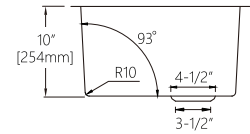

RA-R2718-R10S

Features

- Handmade Sink
- Undermount
- 304 Stainless Steel
- 10mm radius corner
- Mounting clips and cutting template
- Undercoated and Sound pads

- 18 Gauge
- Satin Finish
- Standard 3-1/2" drain opening

Optional Accessories

- RA-GR2718 Bottom Grid
- RA-RS1 Stainless steel strainer
- RA-RS2 Stainless steel strainer

Dimension(inch)

27" × 18" × 10"

Material: SUS304

Finish: Brushed