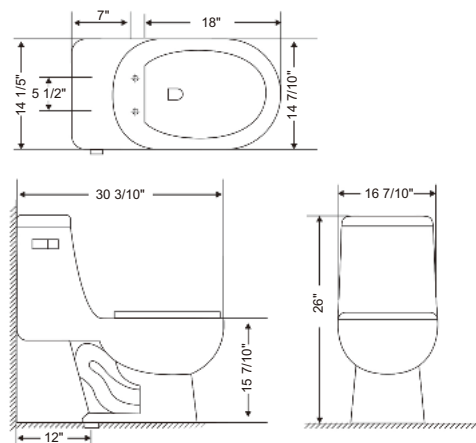

RA-T82221B

Features:

- Chrome flush buttons
- One piece design
- Ceramic with white gloss finish
- Soft close toilet seat
- Floor mount
- Dual flush 0.8/1.6 GPF

Size:

- 26"H×16 7/10"W×30 3/10"D