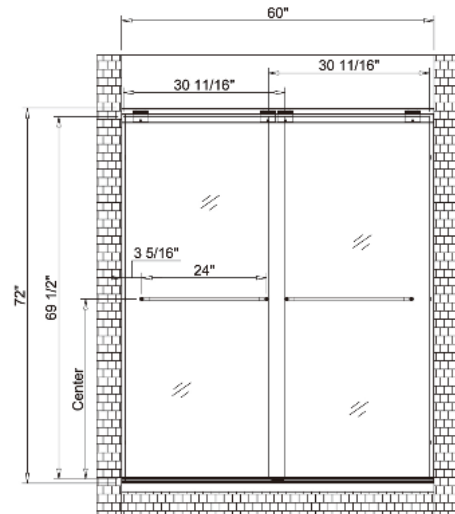

RA-SD6076CR

Features:

- Frameless shower door
- Bypass shower door opening
- 5/16" (8mm) thick clear tempered glass
- Anodised aluminum top & bottom rail
- Door configuration Reversible
- Adjustment $\pm 3/16$ " without cutting
- Width range with cutting 56-60"
- 24" Stainless steel towel bars

Finish Options:

- RA-SD6076CR (Chrome)
- RA-SD6076BN (Brush nickel)

Sizes:

- 60"W x 76"H