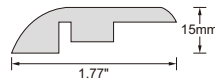

Core Layer

- Waterproof HDF

Wear Rating

- AC4

Sq.Ft./Carton

- 23.15

CARB HDF
Flush Stair Nose

CARB HDF
Quarter Round