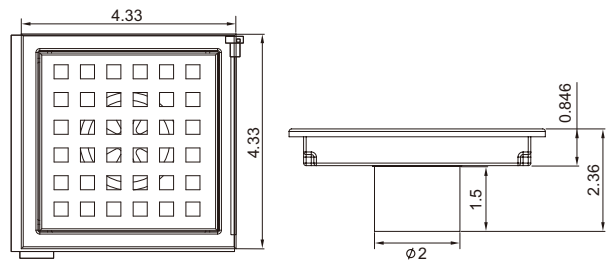

RA-SD1266BG

Features:

- 304 grade Stainless steel body
- Drain base included
- Removable grate makes it easy to clean

Sizes:

- 6"×6" Square Shower Drain 6" W×6 "D×2 3/4"H

Finish:

Brush Gold