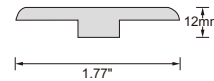

CARB HDF
T-Moulding

- RA-LF12202-RD Grizzly Etching 94" HDF Reducer
- RA-LF12202-SN Grizzly Etching 94" HDF Stair Nose
- RA-LF12202-TM Grizzly Etching 94" HDF T-Moulding
- RA-LF12202-QR Grizzly Etching 94" HDF Quarter Round