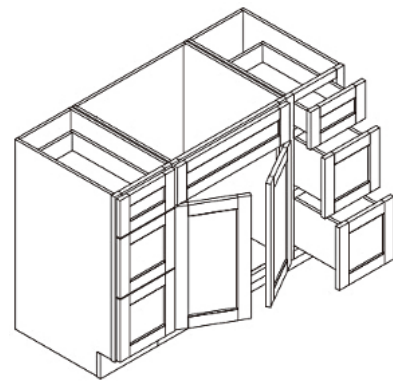

FA6021

Features:

- Vanities sink base
- With 1 dummy drawer front, 6 drawers & 2 doors

Size:

- 60"W×34 1/2"H×21"D

Finish:

- DS-FA6021 (Dove White)
- SG-FA6021 (Sterling)