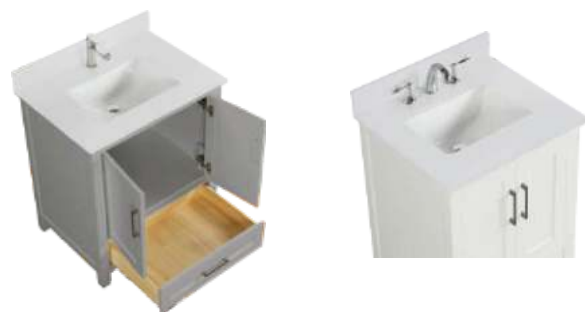

30"
Valencia Collection