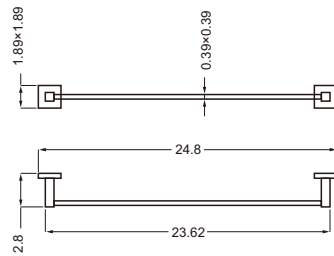

RA-A9763BN

Features:

- Towel bar
- Constructed from brass
- Concealed fastening
- Wall mount
- Secure mounting assembly included

Finish:

- RA-A9763C (Chrome)
- RA-A9763BN (Brushed Nickel)