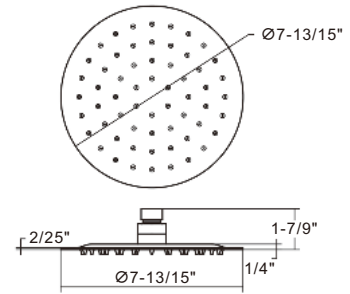

RA-SH601BN

Features:

- Round rain shower head
- Easy to clean silicone nozzles
- Ultra-thin durable rust resistant stainless steel construction

Finish:

- RA-SH601BN (Brushed nickel)
- RA-SH601CR (Chrome)

Size:

- 7 13/15" × 1 7/9"D