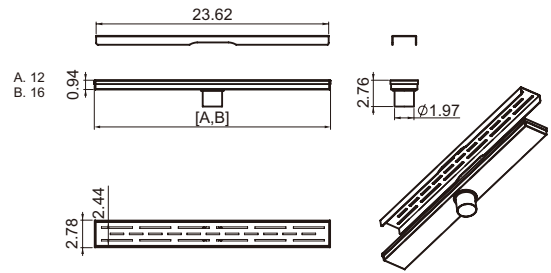

Drain System Series

RA-SD40330CR

Features:

- 304 grade Stainless steel body
- Drain base included
- Removable grate makes it easy to clean

Sizes:

- RA-SD40330CR A. 12" W × 2 3/4" D × 2 3/4" H
- RA-SD40340CR B. 16" W × 2 3/4" D × 2 3/4" H

Finish:

Chrome