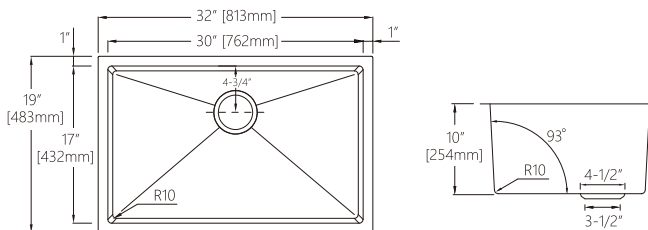

- RA-GR3018 Bottom Grid
- RA-RS1 Stainless steel strainer
- RA-RS2 Stainless steel strainer

Dimension(inch):

30" × 18" × 10"

Material: SUS304

Finish: Brushed

Handmade Series

RA-R3219-R10S

Features