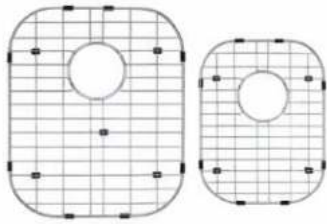

Kitchen Accessories Series

RA-G3221L