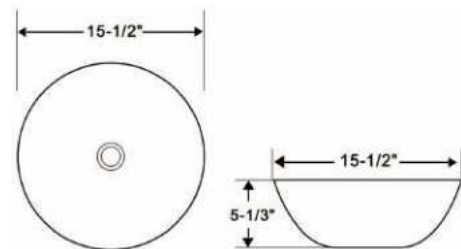

RA-AB4431

Features:

- Round vessel ceramic sink
- Above counter installation
- White gloss finish

Optional pop up drains without overflow:

- RA-POP1BC (Chrome)
- RA-POP1BBN (Brush nickel)
- RA-POP2BC (Chrome)
- RA-POP2BBN (Brush nickel)

Size:

- 15 1/2"D × 5 1/3"H