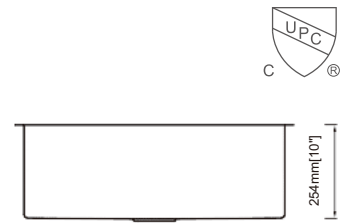

Dimension(inch):

23" × 18" × 10"

Material: SUS304

Finish: Brushed

RA-H3018R10S

Features

- Handmade sink
- Undermount
- 304 Stainless steel
- 10mm radius corner
- Mounting clips and cutting template
- Undercoated and sound pads