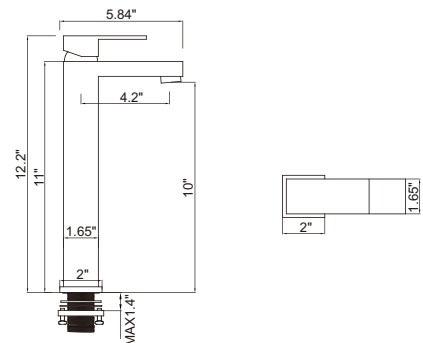

Finish:

- RA-4113CR Chrome
- RA-4113BN Brushed Nickel
- RA-4113MB Matte Black
- RA-4113BG Brushed Gold
- RA-4113CB Champagne Bronze