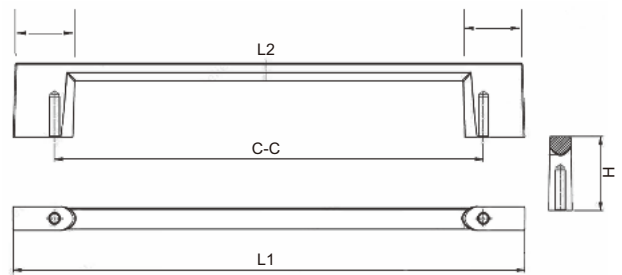

RA-H1165128CP

Features:

- Contemporary solid steel pull
- Chrome Finish
- Screws included

Size:

- RA-H116532CP A. 2 1/4"L×1"H
- RA-H116596CP B. 4 1/2"L×1"H
- RA-H1165128CP C. 5 7/8"L×1"H
- RA-H1165160CP D. 7 1/2"L×1"H
- RA-H1165192CP E. 8 3/4"L×1"H

ITEMN□	C-C(mm)	L1(mm)	L2(mm)	L3(mm)	H(mm)
A	32	57	25.5	12.5	25.5
B	96	113.5	6.5	17	25.5
C	128	151.5	6.5	19	25.5
D	160	189	7	23.5	26
E	192	224	7.5	25.5	27