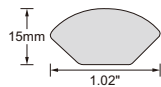

Flush Stair Nose

Quarter Round

Reducer

T-Moulding

- RA-VF55044-RD Havana Hickory 94" SPC Reducer
- RA-VF55044-SN Havana Hickory 94" Flush Stair Nose
- RA-VF55044-TM Havana Hickory 94" T-Moulding
- RA-VF55044-QR Havana Hickory 94" Quarter Round