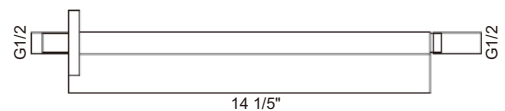

RA-SA811BN

Features

- Brass body
- Ceiling mount shower arm

Finish

- RA-SA811BN (Brushed nickel)
- RA-SA811CR (Chrome)

Size

- Length 14 1/5"