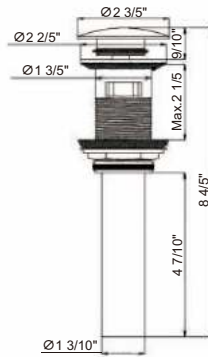

Bathroom Accessories Series

RA-POP1AC

Features:

- Pop up drains
- With overflow hole
- Constructed from brass
- Secure mounting assembly included

Finish:

- RA-POP1AC (Chrome)
- RA-POP1ABN (Brush nickel)
- RA-POP1AMB (Matte Black)
- RA-POP1AGMB (Gun Metal Black)
- RA-POP1ABG (Brushed Gold)