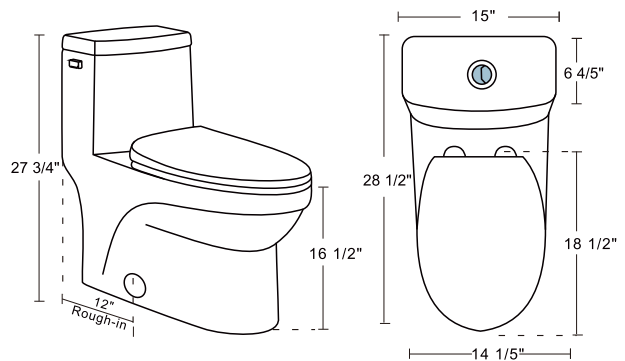

Features:

- Chrome flush buttons
- One piece design
- Ceramic with white gloss finish
- Soft close toilet seat
- Floor mount
- Dual flush 0.8/1.6 GPF

Size:

- 26"H×16 7/10"W×30 3/10"D

Toilets Series

RA-T05021A

Features:

- Chrome flush buttons
- Soft close toilet seat
- ADA Compliant Toilet
- One piece design
- Floor mount
- Ceramic with white gloss finish
- Dual flush 0.8/1.6 GPF

Size:

- 27 4/5"H×15"W×28 1/2"D