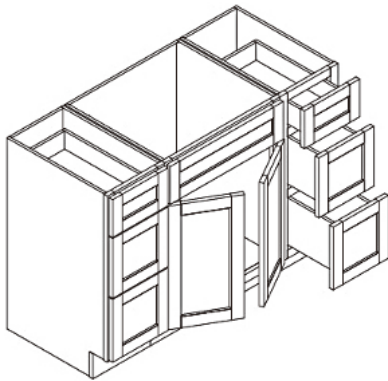

Features:

- Vanities sink base
- With 1 dummy drawer front, 2 drawers & 2 doors on the right

Size:

- 42"W×34 1/2"H×21"D

Finish:

- DS-FA4221DR (Dove White)
- SG-FA4221DR (Sterling)

FA4821

Features: