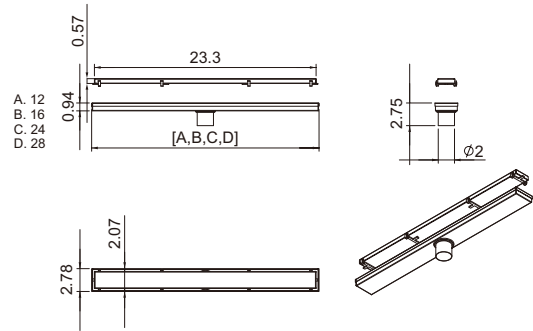

RA-SD55330BN

Features:

- 304 grade Stainless steel body
- Drain base included
- Removable grate makes it easy to clean
- Tile Insert Drain System

Sizes:

- RA-SD55330BN A. 12" W × 2 3/4" D × 2 3/4" H
- RA-SD55340BN B. 16" W × 2 3/4" D × 2 3/4" H
- RA-SD55360BN C. 24" W × 2 3/4" D × 2 3/4" H
- RA-SD55380BN D. 28" W × 2 3/4" D × 2 3/4" H

Finish:

Brushed nickel