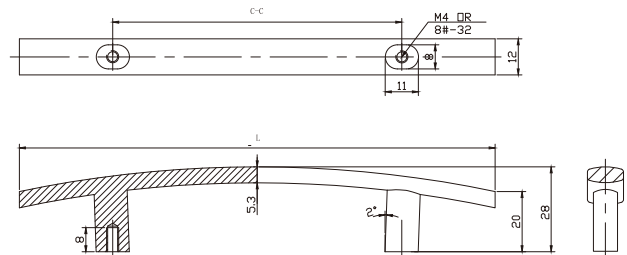

RA-H143976BN

Features:

- Contemporary Pull Handle
- Brushed Nickel Finish
- Screws Included

Size:

- RA-H143976BN A. 4"L × 1"H
- RA-H143996BN B. 6 1/8"L × 1 1/16"H
- RA-H1439128BN C. 7 3/4"L × 1 1/4"H

ITEMN□	C-C(mm)	L(mm)	H(mm)
A	76	133	25.5
B	96	156	27
C	128	197	31