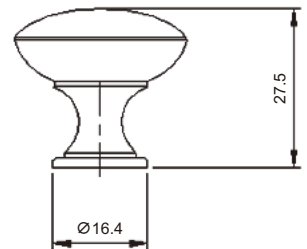

Length(mm)	Width(Inch)
5	1 1/2
10	

RA-H101BN

Features:

- Classic metal knob
- Brush nickel finish
- Screw included

Size:

- 1 1/4"L×1 1/8"H

RA-H101BORB

Features: