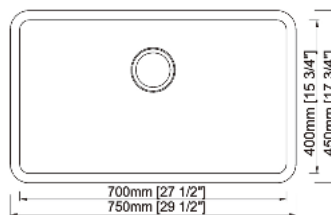

RA-3018-R15S

Features

- Drawn sink
- Undermount
- 304 Stainless steel
- Standard 3-1/2" drain opening
- Mounting clips and cutting template
- Undercoated and sound pads
- 18 gauge
- Satin finish
- 15° Radius

Optional Accessories

- RA-RS2 Stainless steel strainer
- RA-RS1 Stainless steel strainer

Dimension(inch)

29-1/2" × 17-3/4" × 7-7/8"

Material: SUS304

Finish: Brushed