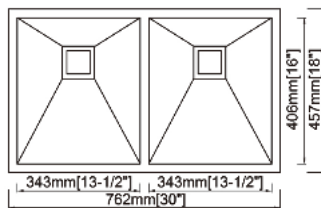

RA-HDSQ3018

Features

- Handmade sink
- Undermount
- 304 Stainless steel
- 0mm radius corner
- Mounting clips and cutting template
- Undercoated and sound pads

- 16 gauge
- Satin finish
- Standard 3-1/2" drain opening

Optional Accessories:

- RA-GHDSQ3018 Bottom grid
- RA-SS Stainless steel strainer
- RA-SSA Square waste disposal adapter

Dimension(inch):

30" × 18" × 10"

Material: SUS304

Finish: Brushed