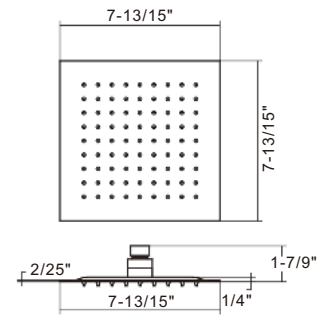

Size:

- 15 3/4" × 1 7/9"D

Shower Heads & Shower Accessories Series

RA-SH615BN

Features:

- Square rain shower head
- Easy to clean silicone nozzles
- Ultra-thin durable rust resistant stainless steel construction