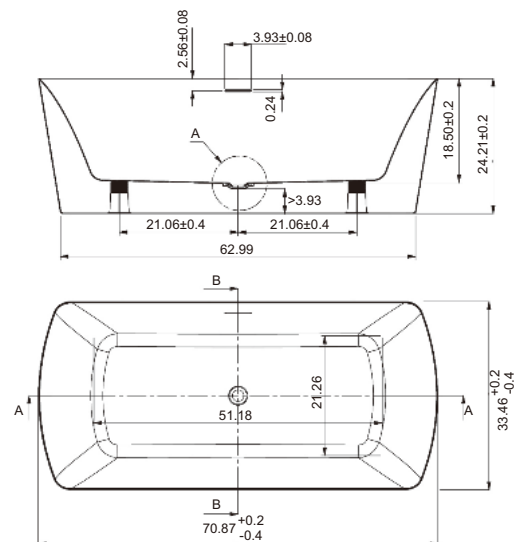

RA-ABCO71

Features:

- Freestanding Installation
- White gloss finish
- Central drain
- Acrylic Material
- Pop up drain not included
- Overflow

Size:

- 71" × 33.5" × 23"

Optional Pop Up Drains:

- RA-ABPOPCR Chrome
- RA-ABPOPNB Brushed Nickel
- RA-ABPOPGW Gloss White
- RA-ABPOPBG Brushed Gold
- RA-ABPOPMB Matte Black