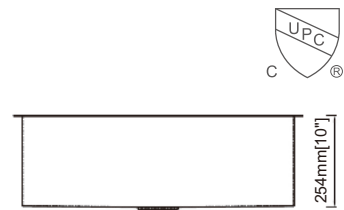

RA-HDSQ3219S

Features

- Handmade sink
- Undermount
- 304 Stainless steel
- 0mm radius corner
- Mounting clips and cutting template
- Undercoated and sound pads

- 16 gauge
- Satin finish
- Standard 3-1/2" drain opening

Optional Accessories:

- RA-GHDSQ3219S Bottom grid
- RA-SS Stainless steel strainer
- RA-SSA Square waste disposal adapter

Dimension(inch):

32" × 19" × 10"

Material: SUS304

Finish: Brushed