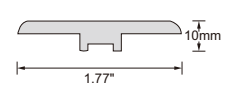

- 20 Mil

Flush Stair Nose

Quarter Round

Reducer

T-Moulding

- RA-VF65055-RD Manhattan Fossil 94" SPC Reducer
- RA-VF65055-SN Manhattan Fossil 94" Flush Stair Nose
- RA-VF65055-TM Manhattan Fossil 94" T-Moulding
- RA-VF65055-QR Manhattan Fossil 94" Quarter Round