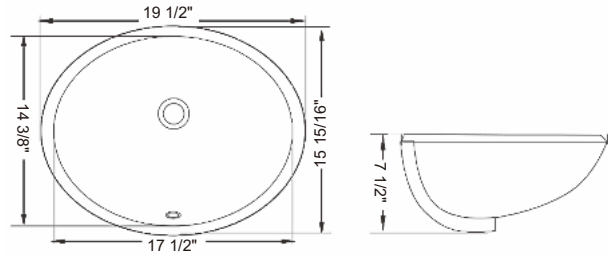

Bathroom Sinks Series

RA-VSOV19

Features:

- Ceramic oval undermount sink
- White gloss finish
- With overflow hole
- Undermount installation

Optional Pop up drains:

- RA-POP1AC (Chrome)
- RA-POP2AC (Chrome)
- RA-POP1ABN (Brush nickel)
- RA-POP2ABN (Brush nickel)

Size:

- 19 1/2"L × 15 15/16"W × 7 1/2"H