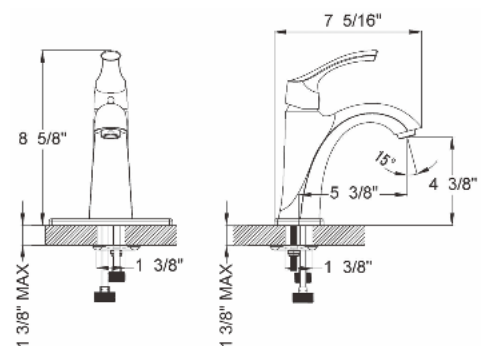

RA-FA464C

Features:

- Brass body
- Ceramic Cartridge
- Mounting parts included
- Installation hole 1-3/8"
- Water lines included
- Flow rate 1.5 GPM

Finish:

- RA-FA464C Chrome