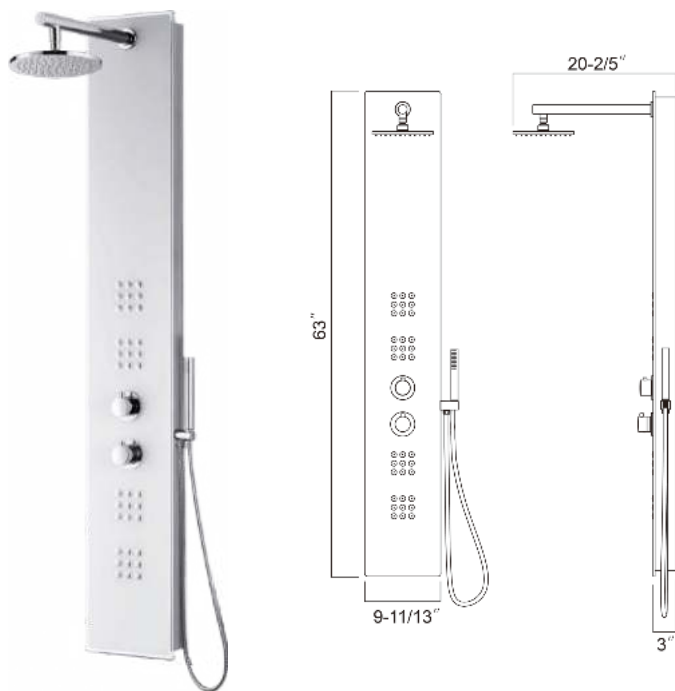

Size:

- 60 3/5"H×9 11/13"W×2 3/10"D

RA-SP858

Features:

- 304 stainless steel body in brushed finish
- Inbuilt ABS head shower
- 2 sets ABS massage jets
- Brass hand shower in brushed finish
- Zinc knob and handle in brushed finish
- 1.5 stainless steel double-locked flexible hose
- With spout
- Thermostat
- Pre-plumbed
- Wall mount

Size:

- 59"H×7 6/7"W×2 3/4"D

Shower Panel Series

RA-SP651

Features:

- Tempered glass in white body and PVC backside
- ABS round head shower and brass arm bar
- With 2sets massage jets
- Brass hand shower in chrome finish
- ABS hand shower holder
- 1.5 stainless steel double locked flexible hose
- Stainless steel braided hose
- Thermostat
- Pre-plumbed
- Wall mount