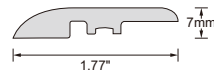

Flush Stair Nose

Quarter Round

Reducer

T-Moulding

- RA-VF55044-RD Havana Hickory 94" SPC Reducer
- RA-VF55044-SN Havana Hickory 94" Flush Stair Nose
- RA-VF55044-TM Havana Hickory 94" T-Moulding
- RA-VF55044-QR Havana Hickory 94" Quarter Round