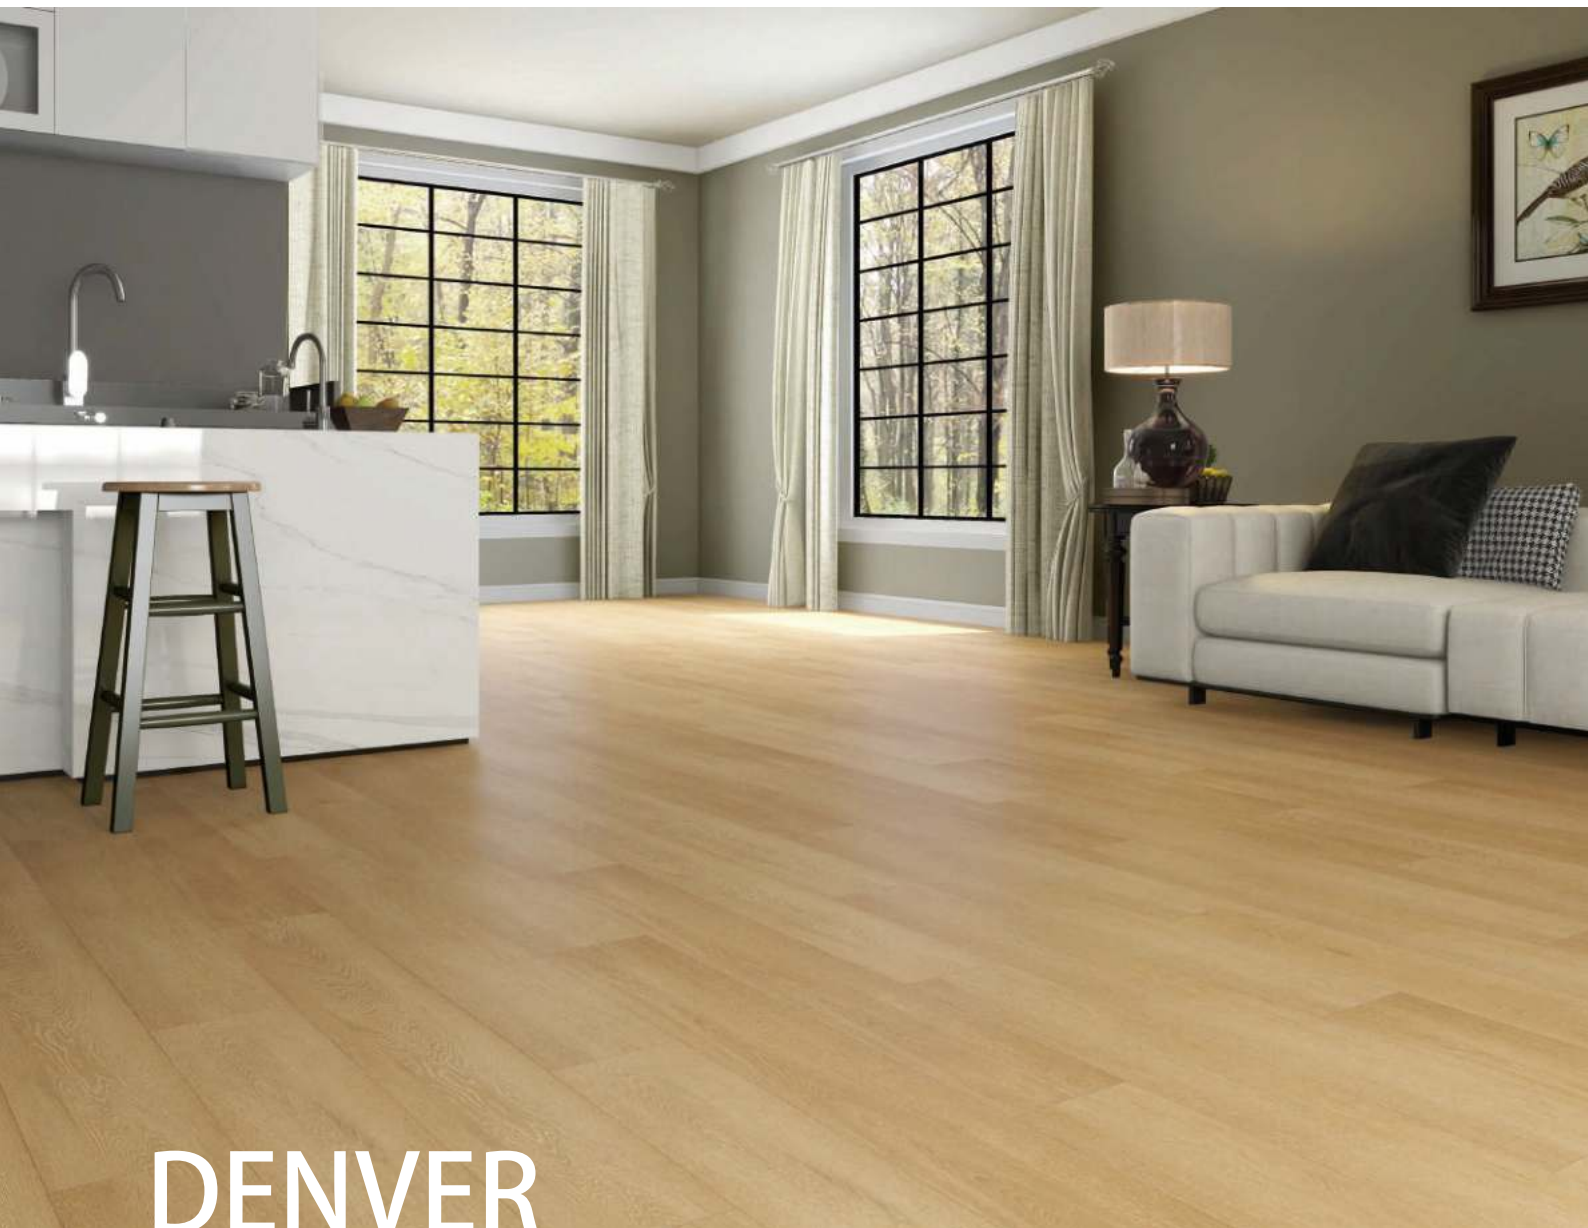

BONAIRE SAND

Floor Series

DENVER BEIGE

RA-VF55033

Dimensions

- 48" × 7"

Finish

- Super Protect Coating