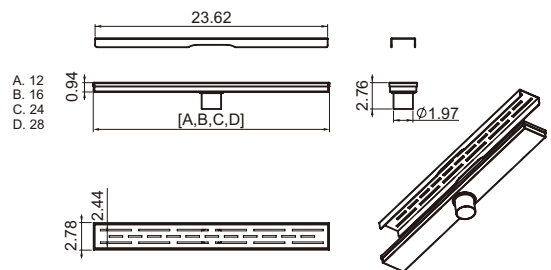

Sizes:

- RA-SD40330BN A. 12" W × 2 3/4" D × 2 3/4" H
- RA-SD40340BN B. 16" W × 2 3/4" D × 2 3/4" H
- RA-SD40360BN C. 24" W × 2 3/4" D × 2 3/4" H
- RA-SD40380BN D. 28" W × 2 3/4" D × 2 3/4" H

Finish:

Brushed nickel