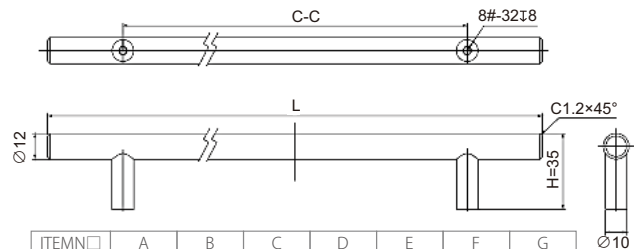

ITEMN□	A	B	C	D	E	F	G
C-C(mm)	96	108	128	160	192	298	333
L(mm)	176	188	208	240	272	378	413
H(mm)	35						

RA-H1296176MB

Features:

- Contemporary solid steel pull
- Matte black finish
- Screws included

Size:

- RA-H1296176MB A. 6 7/8"L × 1 3/8"H
- RA-H12108188MB B. 7 3/8"L × 1 3/8"H
- RA-H12128208MB C. 8 1/8"L × 1 3/8"H
- RA-H12160240MB D. 9 1/2"L × 1 3/8"H
- RA-H12192272MB E. 10 3/4"L × 1 3/8"H
- RA-H12298378MB F. 14 7/8"L × 1 3/8"H
- RA-H12333413MB G. 16 1/4"L × 1 3/8"H