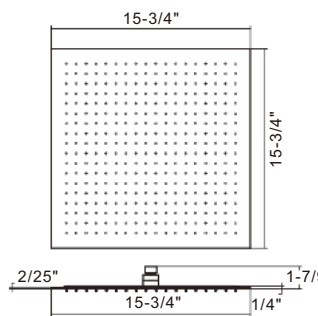

RA-SH612BN

Features:

- Square rain shower head
- Easy to clean silicone nozzles
- Ultra-thin durable rust resistant stainless steel construction

Finish:

- RA-SH612BN (Brushed nickel)
- RA-SH612CR (Chrome)

Size:

- 15 3/4"W × 15 3/4"H × 1 7/9"D