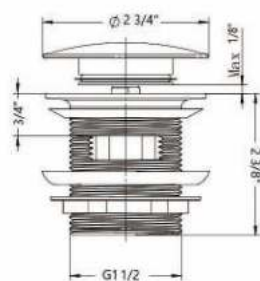

RA-ABPOPMB

Features:

- Free standing bath tubs Pop up drains
- Constructed from brass
- With overflow hole
- Secure mounting assembly included

Finish:

- RA-ABPOPMB (Black)