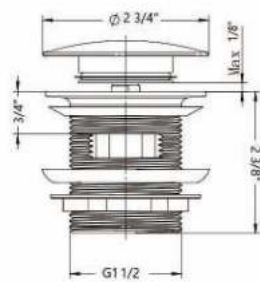

RA-ABPOPGW

Features:

- Free standing bath tubs Pop up drains
- Constructed from brass
- With overflow hole
- Secure mounting assembly included

Finish:

- RA-ABPOPGW (Gloss white)