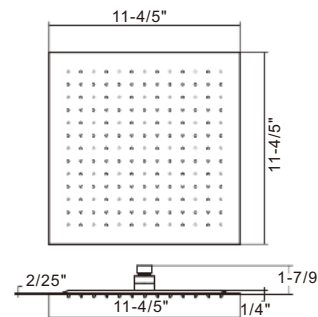

RA-SH611BN

Features:

- Square rain shower head
- Easy to clean silicone nozzles
- Ultra-thin durable rust resistant stainless steel construction

Finish:

- RA-SH611BN (Brushed nickel)
- RA-SH611CR (Chrome)

Size:

- 11 4/5"W × 11 4/5"H × 1 7/9"D