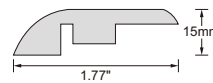

CARB HDF
Reducer