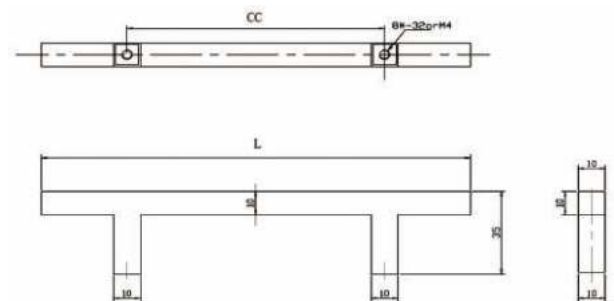

RA-H10128188MB

Features:

- Contemporary metal pull
- Stainless Steel square pull handle
- Matte Black
- Screws included

Size:

- RA-H1050MB A. 2"L×1 3/8"H (Knob)
- RA-H1096156MB B. 6 1/7"L×1 3/8"H
- RA-H10128188MB C. 7 2/5"L×1 3/8"H
- RA-H10192252MB D. 9 7/8"L×1 3/8"H

ITEMN□	C-C(mm)	C-C(Inch)	L(mm)	H(mm)
A			50	35
B	96	3 25/32	156	
C	128	5 1/25	188	
D	192	7 11/20	252