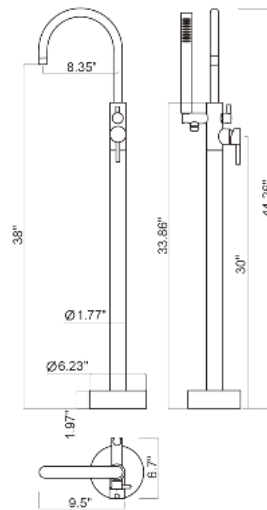

RA-9213BN

Features:

- Floor mounted
- Brass body
- Ceramic cartridge
- Flow rate 5 GPM
- Brass hand shower
- Mounting parts and water lines included

Finish:

- RA-9213BN Brushed nickel
- RA-9213CR Chrome