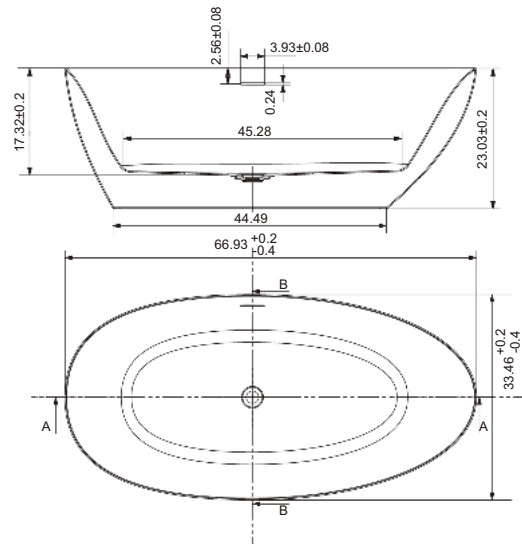

RA-ABBO67E

Features:

- Freestanding Installation
- Acrylic Material
- White gloss finish
- central drain
- Overflow
- Pop up drain not included

Size:

- 67" × 33.5" × 23"

Optional Pop Up Drains:

- RA-ABPOPCH Chrome
- RA-ABPOPBN Brushed Nickel
- RA-ABPOPGW Gloss White
- RA-ABPOPBG Brushed Gold
- RA-ABPOPMB Matte Black