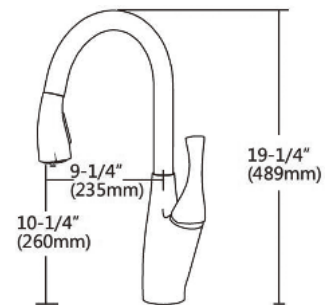

Kitchen Faucets Series

RA-8100BN

Features:

- Pull down shower head
- Brass body
- Ceramic Cartridge
- mounting parts included
- Installation hole 1-3/8"
- water lines included
- Flow rate 2.2 GPM

Finish:

- RA-8100BN Brushed Nickel
- RA-8100CR Chrome
- RA-8100MB Matte Black

RA-6799BN

Features:

- Pull down shower head
- Brass body
- Ceramic Cartridge
- mounting parts included
- Installation hole 1-3/8"
- water lines included
- Flow rate 2.2 GPM

Finish:

- Brushed nickel

RA-FA979BN