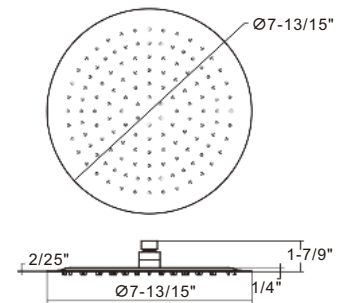

RA-SH603BN

Features:

- Round rain shower head
- Easy to clean silicone nozzles
- Ultra-thin durable rust resistant stainless steel construction

Finish:

- RA-SH603BN (Brushed nickel)
- RA-SH603CR (Chrome)

Size:

- 11 4/5" × 1 7/9"D