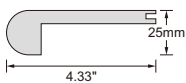

Flush Stair Nose

Quarter Round

Reducer

T-Moulding

- RA-VF65066-RD Monaco Maple 94" SPC Reducer
- RA-VF65066-SN Monaco Maple 94" Flush Stair Nose
- RA-VF65066-TM Monaco Maple 94" T-Moulding
- RA-VF65066-QR Monaco Maple 94" Quarter Round