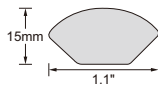

Core Layer

- Waterproof HDF

Wear Rating

- AC4

Sq.Ft./Carton

- 23.15

CARB HDF
Flush Stair Nose

CARB HDF
Quarter Round