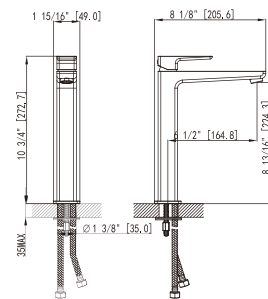

RA-FA164BN

Features:

- Brass body
- Ceramic Cartridge
- Mounting parts included
- Installation hole 1-3/8"
- Water lines included
- Flow rate 1.5 GPM
- Vessel Installation

Finish:

- RA-FA164C Chrome
- RA-FA164BN Brushed Nickel