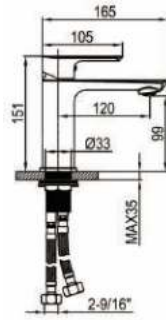

RA-3101GMB

Features:

- Brass body
- Ceramic Cartridge
- Mounting parts included
- Installation hole 1-3/8"
- Water lines included
- Flow rate 1.5 GPM

Finish:

- RA-3101GMB Gun Metal Black
- RA-3101BN Brushed Nickel
- RA-3101CR Chrome

RA-4113BG

Features:

- Brass body
- Ceramic Cartridge
- Mounting parts included
- Installation hole 1-3/8"
- Water lines included
- Flow rate 1.5 GPM

Finish:

- RA-4113CR Chrome
- RA-4113BN Brushed Nickel
- RA-4113MB Matte Black
- RA-4113BG Brushed Gold
- RA-4113CB Champagne Bronze

RA-4114BN

Features:

- Brass body
- Ceramic Cartridge
- Mounting parts included
- Installation hole 1-3/8"
- Water lines included
- Flow rate 1.5 GPM
- Vessel Installation

Finish:

- RA-4114CR Chrome
- RA-4114BN Brushed Nickel
- RA-4114MB Matte Black