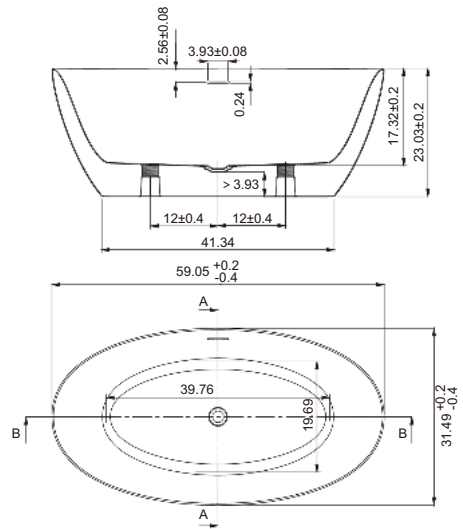

Bathtub Series

RA-ABBO59

Features:

- Freestanding Installation
- White gloss finish
- Overflow
- Acrylic Material
- central drain
- Pop up drain not included

Size:

- 59" × 31.5" × 23"

Optional Pop Up Drains:

- RA-ABPOPCR Chrome
- RA-ABPOPBN Brushed Nickel
- RA-ABPOPGW Gloss White
- RA-ABPOPBG Brushed Gold
- RA-ABPOPMB Matte Black