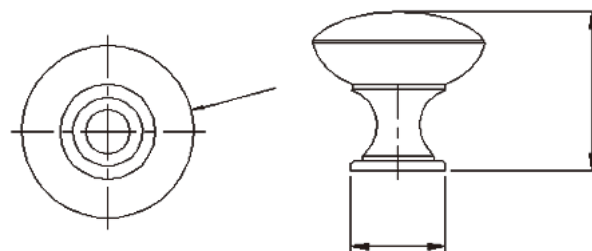

RA-H101BG

Features:

- Classic metal knob
- Brushed Gold Finish
- Screw included

Size:

- 1 1/4" L x 1 1/8" H