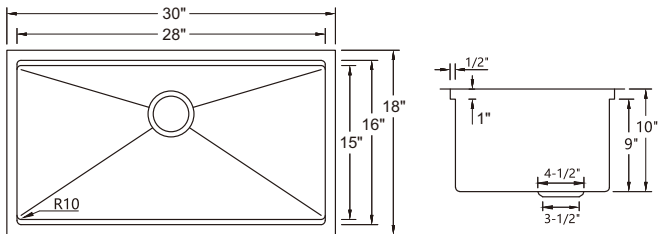

RA-WS3018

Features

- Handmade Workstation Sink
- Undermount
- 304 Stainless Steel
- Strainer, Colander, Roll Mat, Grid, Bamboo Board all included
- 10mm radius corner
- Mounting clips and cutting template
- Undercoated and Sound pads

- 18 Gauge
- Satin Finish
- Standard 3-1/2" drain opening

Accessories Included

- Strainer
- Colander
- Roll Mat
- Grid
- Bamboo Board

Dimension(inch)

30" × 18" × 10"

Material: SUS304

Finish: Brushed