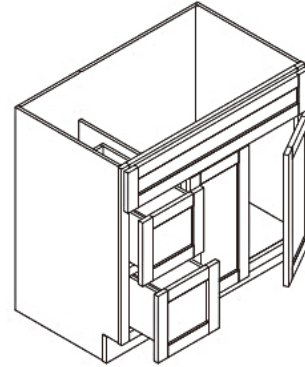

FA3621DR

Features:

- Vanities sink base
- With 1 dummy drawer front, 2 drawers & 2 doors on the right

Size:

- 36"W×34 1/2"H×21"D

Finish:

- DS-FA3621DR (Dove White)
- ES-FA3621DR (Ebony Shaker)
- SG-FA3621DR (Sterling)
- SM-FA3621DR (Smoky Gray)
- SO-FA3621DR (Soda)
- AB-FA3621DR (Aria Blue)