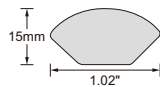

Flush Stair Nose

Quarter Round

Reducer

T-Moulding

- RA-VF65066-RD Monaco Maple 94" SPC Reducer
- RA-VF65066-SN Monaco Maple 94" Flush Stair Nose
- RA-VF65066-TM Monaco Maple 94" T-Moulding
- RA-VF65066-QR Monaco Maple 94" Quarter Round