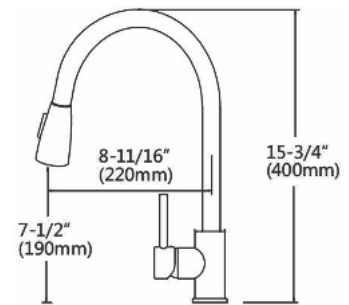

RA-6799BN

Features:

- Pull down shower head
- Brass body
- Ceramic Cartridge
- mounting parts included
- Installation hole 1-3/8"
- water lines included
- Flow rate 2.2 GPM

Finish:

- Brushed nickel

RA-FA979BN

Features:

- Pull down shower head
- Brass body
- Ceramic Cartridge
- mounting parts included
- Installation hole 1-3/8"
- water lines included
- Flow rate 2.2 GPM

Finish:

- Brushed nickel

RA-6744BN

Features:

- Pull down shower head
- Brass body
- Ceramic Cartridge
- mounting parts included
- Installation hole 1-3/8"
- water lines included
- Flow rate 2.2 GPM

Finish:

Brushed nickel

RA-6755MB

Features:

- Pull down shower head
- Brass body
- Ceramic Cartridge
- mounting parts included
- Installation hole 1-3/8"
- water lines included
- Flow rate 2.2 GPM