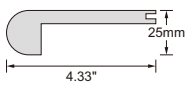

Sq.Ft./Carton

- 22.28

Flush Stair Nose