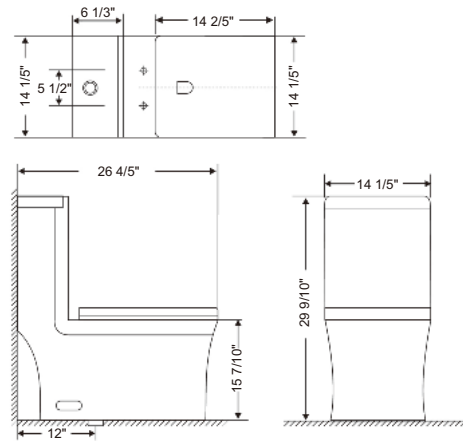

RA-T44021

Features:

- Chrome flush buttons
- One piece design
- Ceramic with white gloss finish
- Soft close toilet seat
- Floor mount
- Dual flush 0.8/1.6 GPF

Size:

- 29 9/10"H × 14 1/5"W × 26 4/5"D