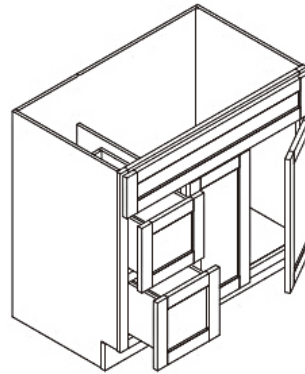

FA4221DL

Features:

- Vanities sink base
- With 1 dummy drawer front, 2 drawers & 2 doors on the left

Size:

- 42"W×34 1/2"H×21"D

Finish:

- DS-FA4221DL (Dove White)
- SG-FA4221DL (Sterling)

FA4221DR