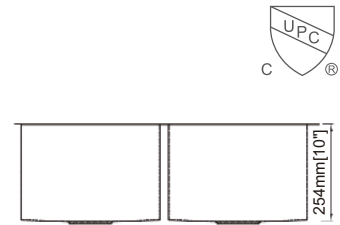

Optional Accessories:

- RA-GHDSQ3018 Bottom grid
- RA-SS Stainless steel strainer
- RA-SSA Square waste disposal adapter

Dimension(inch):

30" × 18" × 10"

Material: SUS304

Finish: Brushed

RA-HDSQ3219

Features