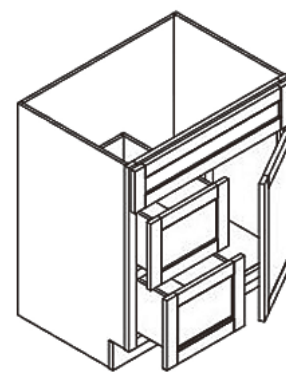

FA3021DL

Features:

- Vanities sink base
- With 1 dummy drawer front, 2 drawers & 1 door on the left

Size:

- 30"W×34 1/2"H×21"D

Finish:

- DS-FA3021DL (Dove White)
- ES-FA3021DL (Ebony Shaker)
- SG-FA3021DL (Sterling)
- SM-FA3021DL (Smoky Gray)
- SO-FA3021DL (Soda)
- AB-FA3021DL (Aria Blue)