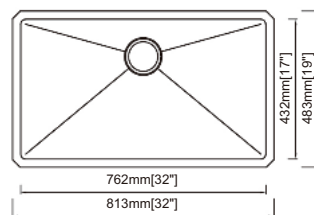

Dimension(inch):

23" × 18" × 10"

Material: SUS304

Finish: Brushed

RA-H3018R10S

Features

- Handmade sink
- Undermount
- 304 Stainless steel
- 10mm radius corner
- Mounting clips and cutting template
- Undercoated and sound pads

- 16 gauge
- Satin finish
- Standard 3-1/2" drain opening

Accessories Included:

- RA-GH3018R10S Bottom grid × 1
- RA-RS2 Stainless steel strainer × 1

Dimension(inch):

30" × 18" × 10"

Material: SUS304

Finish: Brushed