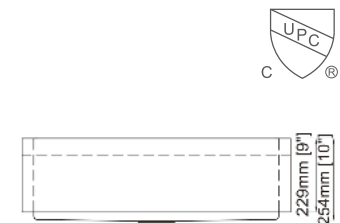

RA-F3320R10S

Features:

- Apron handmade sink
- Undercoated and sound pads
- 10mm radius corner
- Mounting clips and cutting template
- 304 Stainless steel
- Standard 3-1/2" drain opening
- 16 gauge
- Satin finish

Accessories Included:

- RA-GF3320R10S Bottom grid × 1
- RA-RS2 Stainless steel strainer × 1

Dimension(inch):

33" × 20" × 10"

Material: SUS304

Finish: Brushed