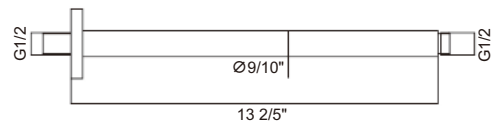

RA-SA802BN

Features

- Brass body
- Ceiling mount shower arm

Finish

- RA-SA802BN (Brushed nickel)
- RA-SA802CR (Chrome)

Size

- Length 13 2/5"