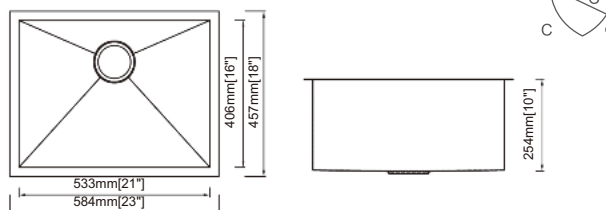

RA-H2318R10S

Features

- Handmade sink
- Undermount
- 304 Stainless steel
- 10mm radius corner
- Mounting clips and cutting template
- Undercoated and sound pads

Accessories Included:

- 16 gauge
- Satin finish
- Standard 3-1/2" drain opening
- RA-GH2318R10S Bottom grid × 1
- RA-RS2 Stainless steel strainer × 1

Dimension(inch):

23" × 18" × 10"

Material: SUS304

Finish: Brushed