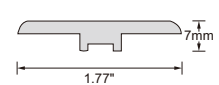

T-Moulding

- RA-VF55033-RD Denver Beige 94" SPC Reducer
- RA-VF55033-SN Denver Beige 94" Flush Stair Nose
- RA-VF55033-TM Denver Beige 94" T-Moulding
- RA-VF55033-QR Denver Beige 94" Quarter Round