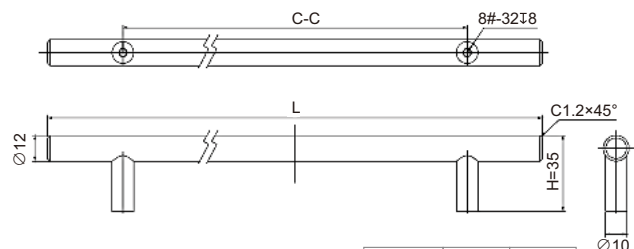

ITEMN□	A	C
C-C(mm)	96	128
L(mm)	176	208
H(mm)	35	

RA-H1296176BG

Features:

- Contemporary solid steel pull
- Brushed Gold
- Screws included

Size:

- RA-H1296176BG A. 6 7/8"L × 1 3/8"H
- RA-H12128208BG C. 8 1/8"L × 1 3/8"H