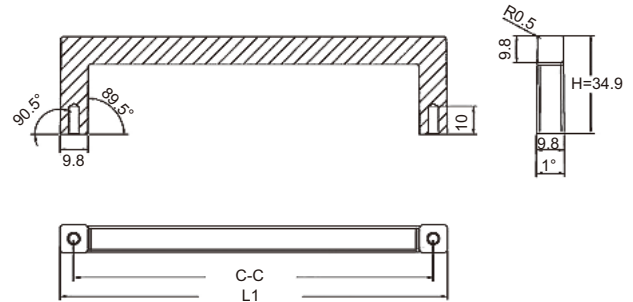

ITEMN□	C-C(mm)	L(mm)	H(mm)
A	128	137.8	34.9
B	160	169.8	
C	192	201	

RA-H22276160BG

Features:

- Contemporary solid pull
- Brushed Gold Finish
- Screws included

Size:

- RA-H22276128BG A. 5 3/8"L×1 3/8"H
- RA-H22276160BG B. 6 3/4"L×1 3/8"H
- RA-H22276192BG C. 7 9/10"L×1 3/8"H