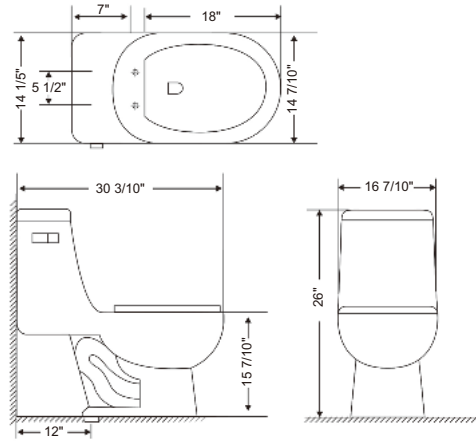

Size:

- 20 1/4"L x 13"W x 7 1/2"H

Toilets Series

The simple and stylish white lineup will make you have unexpected effects, and the entire bathroom will be more comfortable because of its existence.

RA-T82221