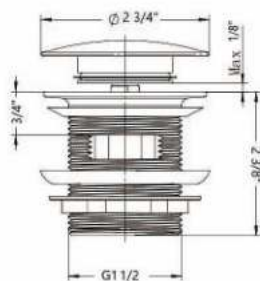

RA-ABPOPBG

Features:

- Constructed from brass
- With overflow hole
- Secure mounting assembly included
- Free standing bath tubs Pop up drains

Finish:

- RA-ABPOPBG (Brushed Gold)