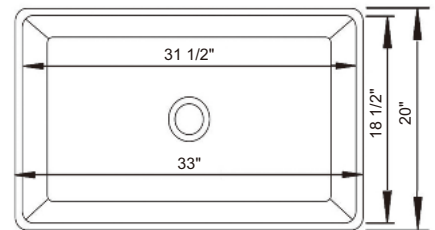

RA-SPF3320S

Features:

- Vitreous china porcelain
- Apron farmhouse kitchen style
- Rectangular single bowl
- Reversible installation with notched or grooved front
- Center drain hole

Accessories Included:

1. Wire sink grid (RA-PF335G)
   - Strainer (RA-RS1L)
2. **Size:** 33"W × 10"H × 20"D