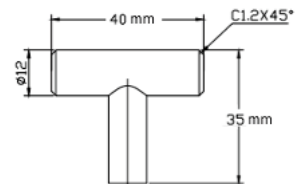

RA-H1240BN

Features:

- Contemporary solid steel pull
- Brush nickel finish
- Screws included

Size:

- 1 9/16"L x 1 3/8"H

RA-H1240MB

Features:

- Contemporary solid steel knob
- Matte black finish
- Screws included