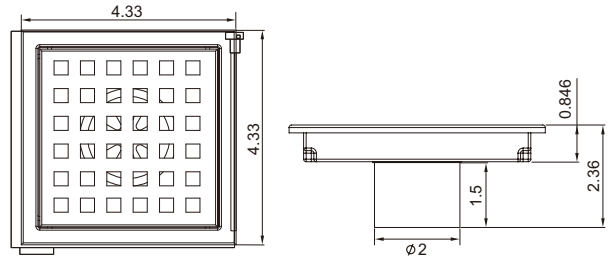

RA-SD1266BN

Features:

- 304 grade Stainless steel body
- Drain base included
- Removable grate makes it easy to clean

Sizes:

- 6"×6" Square Shower Drain 6"W×6"D×2 3/4"H

Finish:

Brush Nickel