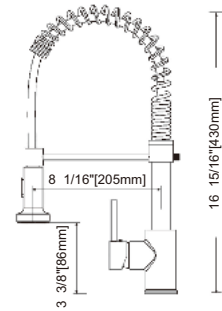

RA-6733BG

Features:

- Pull down shower head
- Brass body
- Ceramic Cartridge
- mounting parts included
- Installation hole 1-3/8"
- water lines included
- Flow rate 2.2 GPM

Finish:

Brushed Gold