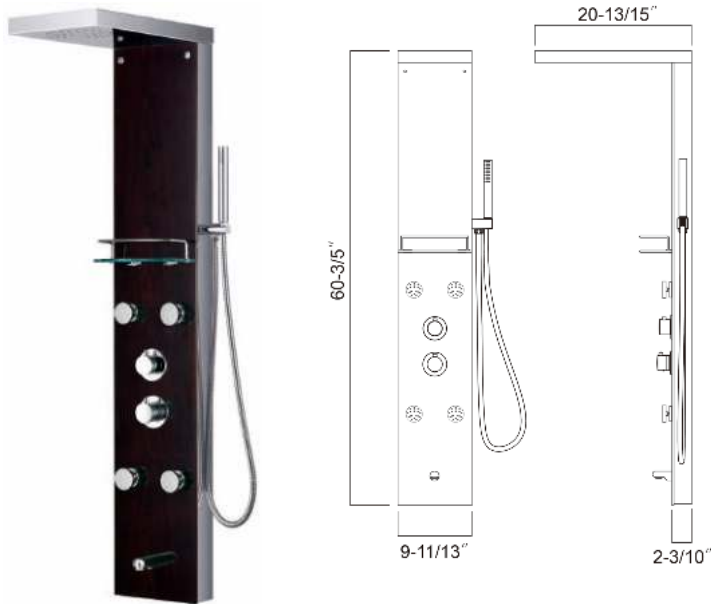

RA-SP6135

Features:

- Tempered glass with wood painting body and mirror stainless steel backside
- Inbuilt head shower, mirror stainless steel top part
- With 4pcs massage jets
- Thermostat
- Brass hand shower in chrome finish
- 1.5 stainless steel flexible hose
- Glass shelf
- Round zinc knob and handle
- Stainless steel braided hose
- Brass spout
- Pre-plumbed
- Wall mount

Size:

- 60 3/5"H×9 11/13"W×2 3/10"D