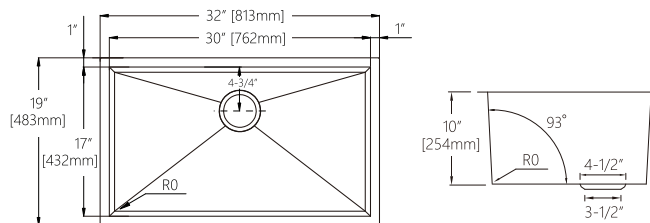

RA-R3219-R0S

Features

- Handmade Sink
- Undermount
- 304 Stainless Steel
- 0mm radius corner
- Mounting clips and cutting template
- Undercoated and Sound pads

Optional Accessories

- 18 Gauge
- Satin Finish
- Standard 3-1/2" drain opening
- RA-GR3219 Bottom Grid
- RA-RS1 Stainless steel strainer
- RA-RS2 Stainless steel strainer

Dimension(inch)

32" × 19" × 10"

Material: SUS304

Finish: Brushed