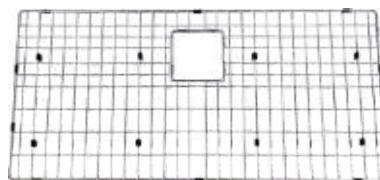

Kitchen Accessories Series

RA-G3221L

RA-G3219

RA-G2118

RA-G2321

RA-G2418

RA-G3018S

RA-GHD3018R10S

RA-GHD3219R10S

RA-GHD3219R10