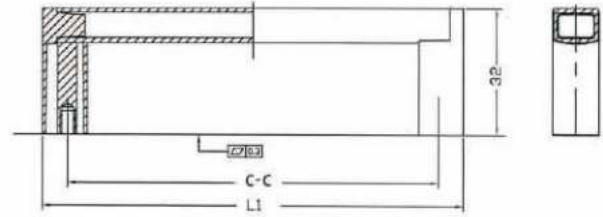

Cabinet Handles Series

RA-H20004128BNCP

Features:

- Contemporary metal pull
- Brush nickel & chrome finish
- Screws included

Size:

- RA-H2000496BNCP A. 4 3/8"L × 1 1/4"H
- RA-H20004128BNCP B. 5 5/8"L × 1 1/4"H
- RA-H20004192BNCP C. 8 1/8"L × 1 1/4"H
- RA-H20004224BNCP D. 9 3/8"L × 1 1/4"H

ITEMN□	C-C(mm)	L(mm)	H(mm)
A	96±0.5	109±0.8	32
B	128±0.5	141±0.8	
C	192±0.5	205±1.0	
D	224±0.5	237±1.0