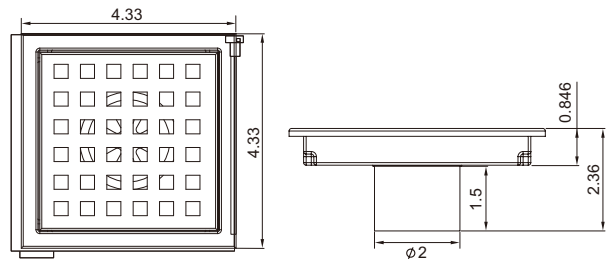

RA-SD1266MB

Features:

- 304 grade Stainless steel body
- Drain base included
- Removable grate makes it easy to clean

Sizes:

- 6"×6" Square Shower Drain 6"W×6 "D×2 3/4"H

Finish:

Matte Black