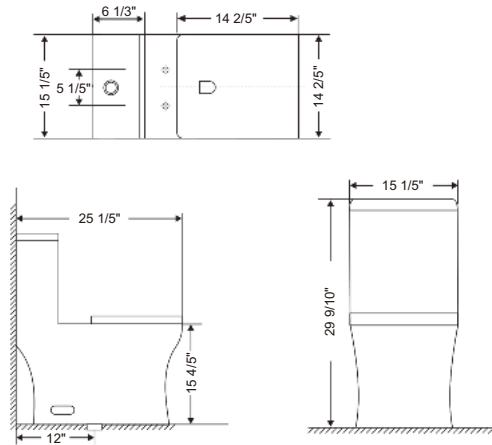

RA-T84221

Features:

- Chrome flush buttons
- One piece design
- Ceramic with white gloss finish
- Soft close toilet seat
- Floor mount
- Dual flush 0.8/1.6 GPF

Size:

- 29 9/10"H×15 1/5"W×25 1/5"D