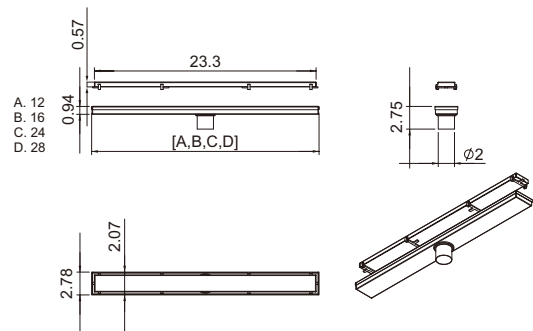

RA-SD55330MB

Features:

- 304 grade Stainless steel body
- Drain base included
- Removable grate makes it easy to clean
- Tile Insert Drain System

Sizes:

- RA-SD55330MB A. 12" W × 2 3/4" D × 2 3/4" H
- RA-SD55340MB B. 16" W × 2 3/4" D × 2 3/4" H
- RA-SD55360MB C. 24" W × 2 3/4" D × 2 3/4" H
- RA-SD55380MB D. 28" W × 2 3/4" D × 2 3/4" H

Finish:

Matte Black