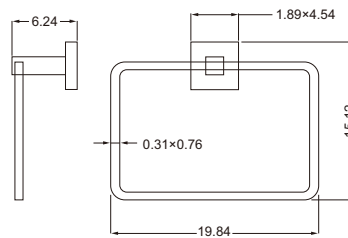

RA-A9327BN

Features:

- Towel ring
- Constructed from brass
- Concealed fastening
- Secure mounting assembly included

Finish:

- RA-A9327C (Chrome)
- RA-A9327BN (Brushed Nickel)