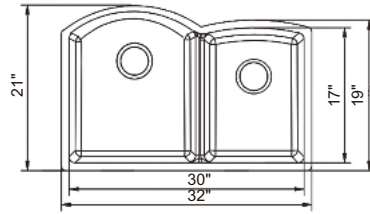

- RA-GR3018 Bottom Grid
- RA-RS1 Stainless steel strainer
- RA-RS2 Stainless steel strainer

Dimension(inch):

30" × 18" × 10"

Material: SUS304

Finish: Brushed

Handmade Series

RA-R3219-R10S

Features

- 18 Gauge
- Satin finish
- Standard 3-1/2" drain opening

Accessories Included

- Strainer
- Colander
- Roll Mat
- Grid
- Bamboo Board

Dimension(inch)

33" × 20" × 10"

Material: SUS304

Finish: Brushed

Granite Sinks Series