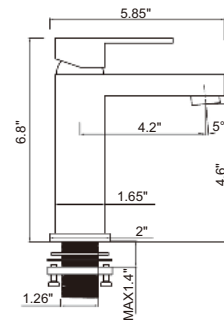

Finish:

- RA-3101GMB Gun Metal Black
- RA-3101BN Brushed Nickel
- RA-3101CR Chrome