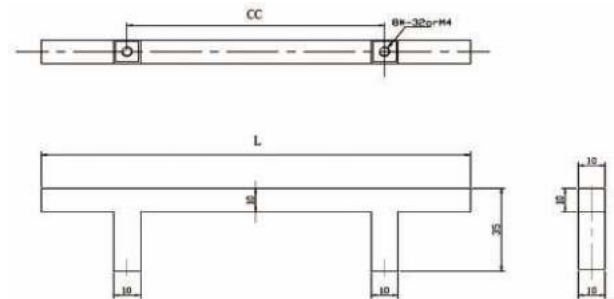

ITEMN□	C-C(mm)	L(mm)	H(mm)
A	128	137.8	34.9
B	160	169.8	
C	192	201	

RA-H22276160BG

Features:

- Contemporary solid pull
- Brushed Gold Finish
- Screws included

Size:

- RA-H22276128BG A. 5 3/8"L×1 3/8"H
- RA-H22276160BG B. 6 3/4"L×1 3/8"H
- RA-H22276192BG C. 7 9/10"L×1 3/8"H

ITEMN□	C-C(mm)	L(mm)	H(mm)
A	128	137.8	34.9
B	160	169.8	
C	192	201	

RA-H10128188BN

Features:

- Contemporary metal pull
- Stainless Steel square pull handle
- Brush nickel finish
- Screws included

Size:

- RA-H1050BN A. 2"L×1 3/8"H (Knob)
- RA-H1096156BN B. 6 1/7"L×1 3/8"H
- RA-H10128188BN C. 7 2/5"L×1 3/8"H
- RA-H10192252BN D. 9 7/8"L×1 3/8"H