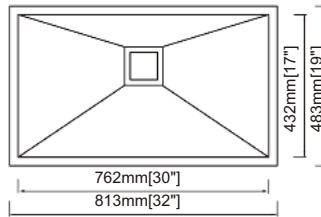

- RA-GH3219R10 Bottom grid × 2
- RA-RS2 Stainless steel strainer × 1

Dimension(inch):

32" × 19" × 10"

Material: SUS304

Finish: Brushed

Handmade Series

RA-HSQ3219S

Features