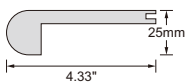

Sq.Ft./Carton

- 23.77

Flush Stair Nose