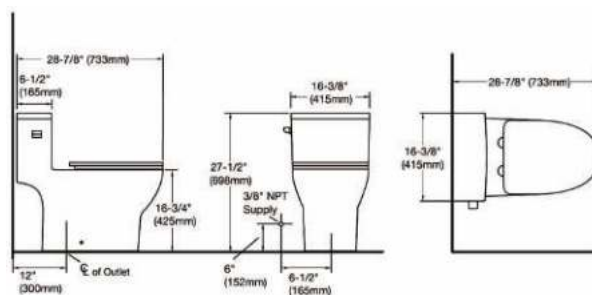

RA-T1013

Features:

- Chrome flush buttons
- One piece design
- Ceramic with white gloss finish
- Soft close toilet seat
- Floor mount
- Side Flush Button

Size:

- 27 1/2" H × 16 3/8" W × 28 7/8" D