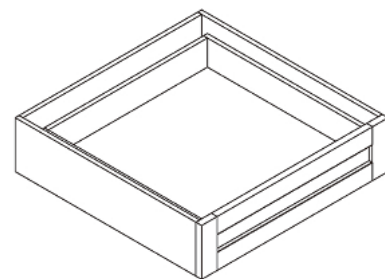

FD30

Features:

- Knee drawer With 1 drawer

Size:

- FD24 24"W×7 1/2"H×21"D
- FD30 30"W×7 1/2"H×21"D

Finish:

- DS-FD24 & DS-FD30 (Dove White)
- ES-FD24 & ES-FD30 (Ebony Shaker)
- SG-FD24 & SG-FD30 (Sterling)
- SM-FD24 & SM-FD30 (Smoky Gray)
- SO-FD24 & SO-FD30 (Soda)
- AB-FD24 & AB-FD30 (Aria Blue)