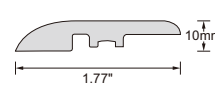

RA-VF65077

Dimensions

- 60" × 9"

Finish

- Super Protect Coating

Thickness

- 6.5mm

Padding

- 1mm IXPE Cushion

Edge Profile

- Enhanced Bevel

Sq.Ft./Carton

- 22.28

Wear Layer

- 20 Mil

Reducer

- RA-VF65077-RD Santa Fe Slate 94" SPC Reducer
- RA-VF65077-SN Santa Fe Slate 94" Flush Stair Nose
- RA-VF65077-TM Santa Fe Slate 94" T-Moulding
- RA-VF65077-QR Santa Fe Slate 94" Quarter Round