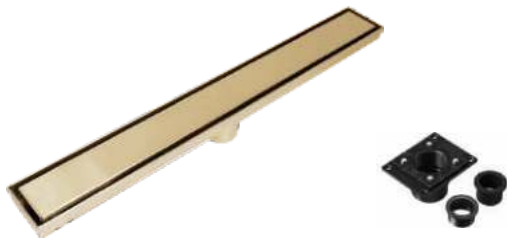

RA-SD55330BG

Features:

- 304 grade Stainless steel body
- Drain base included
- Removable grate makes it easy to clean
- Tile Insert Drain System

Sizes:

- RA-SD55330BG A. 12"W×2 3/4"D×2 3/4"H
- RA-SD55340BG B. 16"W×2 3/4"D×2 3/4"H
- RA-SD55360BG C. 24"W×2 3/4"D×2 3/4"H
- RA-SD55380BG D. 28"W×2 3/4"D×2 3/4"H

Finish:

Brushed Gold