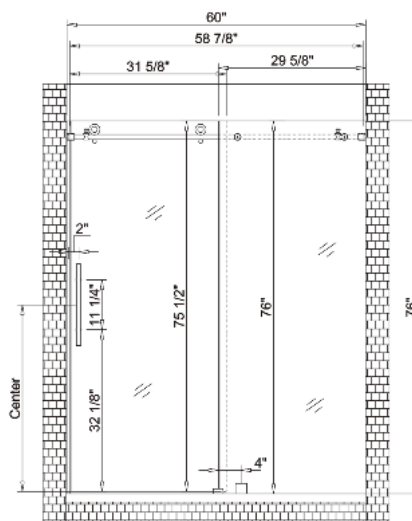

Shower Doors Series

RA-SD6076RDBN2

Features:

- Frameless shower door
- Stainless steel support bar
- Single sliding door
- Stainless steel handle
- Door configuration Reversible
- Adjustment $\pm 3/16$ " without cutting
- Width range with cutting 56-60"
- 3/8"(10mm) thick clear tempered glass

Finish Options:

- RA-SD6076RDCR2 (Chrome)
- RA-SD6076RDBN2 (Brush nickel)
- RA-SD6076RDMB2 (Matte Black)

Sizes:

- 60"W x 76"H