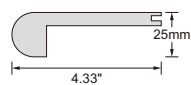

Wear Layer

- 20 Mil

Flush Stair Nose