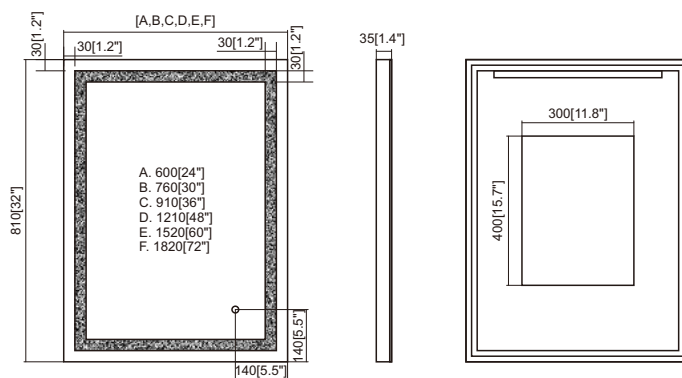

Style A 32" Height

LED Mirror with Defogger

Features

- Single white colour 6000k
- Dimming can be adjusted
- Touch sensor switch
- 24inch LED mirror can be installed horizontally or vertically
- 5mm thickness mirror with back safety PVC film
- IP44 related"
- With defogger pad

SKU

- RA-LM2432A
- RA-LM3032A
- RA-LM3632A
- RA-LM4832A
- RA-LM6032A
- RA-LM7232A

Size

- A. 24" W×32" H×1 5/8" D
- B. 30" W×32" H×1 5/8" D
- C. 36" W×32" H×1 5/8" D
- D. 48" W×32" H×1 5/8" D
- E. 60" W×32" H×1 5/8" D
- F. 72" W×32" H×1 5/8" D