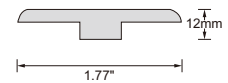

CARB HDF
T-Moulding

- RA-LF12303-RD Tahoe Timber 94" HDF Reducer
- RA-LF12303-SN Tahoe Timber 94" HDF Stair Nose
- RA-LF12303-TM Tahoe Timber 94" HDF T-Moulding
- RA-LF12303-QR Tahoe Timber 94" HDF Quarter Round