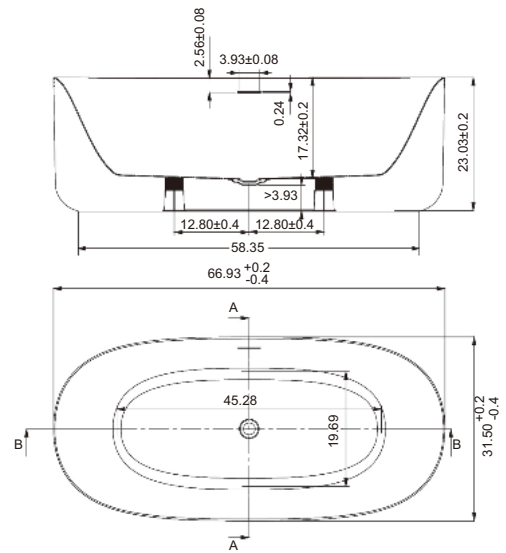

RA-ABMI67

Features:

- Freestanding Installation
- White gloss finish
- Central drain
- Acrylic Material
- Pop up drain not included
- Overflow

Size:

- 67" × 31.5" × 23"

Optional Pop Up Drains:

- RA-ABPOPCR Chrome
- RA-ABPOPNB Brushed Nickel
- RA-ABPOPGW Gloss White
- RA-ABPOPBG Brushed Gold
- RA-ABPOPMB Matte Black