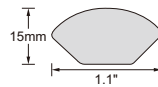

CARB HDF
Quarter Round