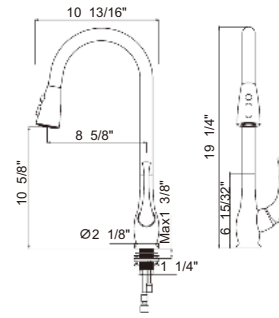

Kitchen Faucets Series

RA-8100BN

Features:

- Pull down shower head
- Brass body
- Ceramic Cartridge
- mounting parts included
- Installation hole 1-3/8"
- water lines included
- Flow rate 2.2 GPM

Finish:

- RA-8100BN Brushed Nickel
- RA-8100CR Chrome
- RA-8100MB Matte Black