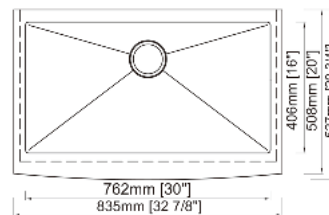

RA-F3320R10S

Features:

- Apron handmade sink
- Undercoated and sound pads
- 10mm radius corner
- Mounting clips and cutting template
- 304 Stainless steel
- Standard 3-1/2" drain opening
- 16 gauge
- Satin finish

Accessories Included:

- RA-GF3320R10S Bottom grid × 1
- RA-RS2 Stainless steel strainer × 1

Dimension(inch):

33" × 20" × 10"

Material: SUS304

Finish: Brushed