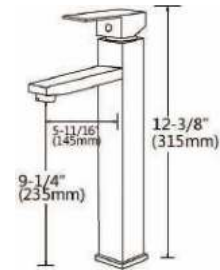

Finish:

- RA-1771CR Chrome
- RA-1771BN brushed Nickel

RA-1772CR

Features:

- Brass body
- Ceramic Cartridge
- Mounting parts included
- Installation hole 1-3/8"
- Water lines included
- Flow rate 1.5 GPM
- Vessel Installation