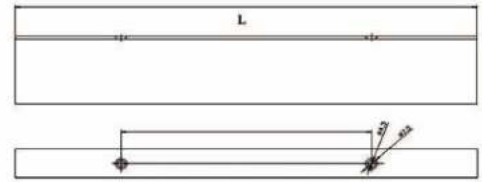

RA-H10374-5BN

Features:

- Aluminum Contemporary Pull Handle
- For European Style Cabinet
- Screws included

Size:

- RA-H10374-5BN 5" Brushed Nickel
- RA-H10374-5CP 5" Glossy Anodized
- RA-H10374-5AA 5" Aluminum Anodized
- RA-H10374-10BN 10" Brushed Nickel
- RA-H10374-10CP 10" Glossy Anodized
- RA-H10374-10AA 10" Aluminum Anodized

Length(mm)	Width(Inch)
5	1 1/2
10