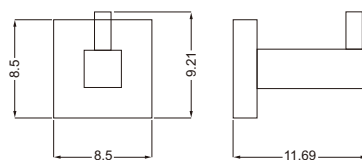

RA-A9545BN

Features:

- Towel hook
- Constructed from brass
- Concealed fastening
- Secure mounting assembly included

Finish:

- RA-A9545C (Chrome)
- RA-A9545BN (Brushed Nickel)