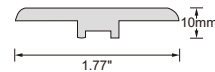

Flush Stair Nose

Quarter Round

Reducer

T-Moulding

- RA-VF65088-RD Daytona Driftwood 94" SPC Reducer
- RA-VF65088-SN Daytona Driftwood 94" Flush Stair Nose
- RA-VF65088-TM Daytona Driftwood 94" T-Moulding
- RA-VF65088-QR Daytona Driftwood 94" Quarter Round