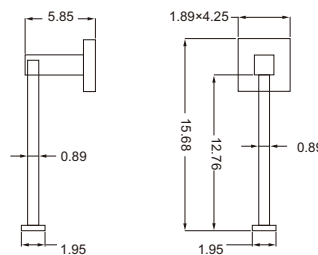

RA-A9654BN

Features:

- Toilet paper holder
- Constructed from brass
- Concealed fastening
- Secure mounting assembly included

Finish:

- RA-A9654C (Chrome)
- RA-A9654BN (Brushed Nickel)