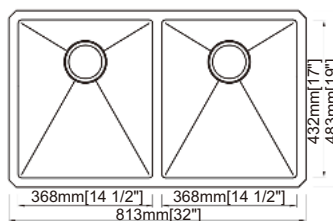

Accessories Included:

- RA-GH3219R10S Bottom grid × 1
- RA-RS2 Stainless steel strainer × 1

Dimension(inch):

32" × 19" × 10"

Material: SUS304

Finish: Brushed

RA-H3219R10

Features