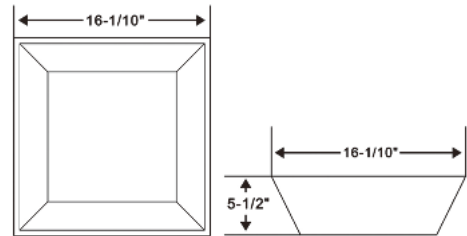

Size:

- 22 2/5"W × 4 7/10"H × 15 2/5"D

RA-AB1601

Features:

- Square vessel ceramic sink
- Above counter installation
- White gloss finish

Optional pop up drains without overflow:

- RA-POP1BC (Chrome)
- RA-POP1BBN (Brush nickel)
- RA-POP2BC (Chrome)
- RA-POP2BBN (Brush nickel)