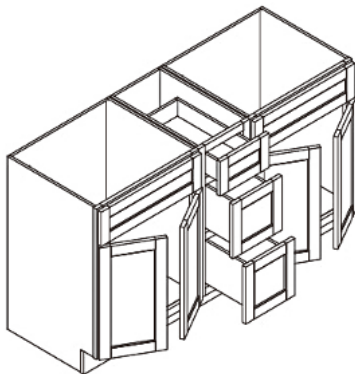

FA6021D

Features:

- Vanities base with double sinks
- With 2 dummy drawer front, 3 drawers & 4 doors

Size:

- 60"W×34 1/2"H×21"D

Finish:

- DS-FA6021D (Dove White)
- SG-FA6021D (Sterling)