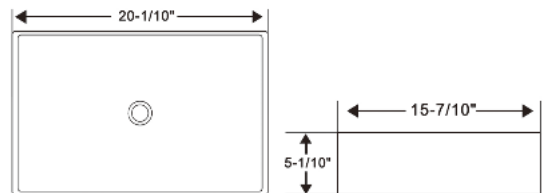

RA-AB5821

Features:

- Rectangular vessel ceramic sink
- Above counter installation
- White gloss finish

Optional pop up drains without overflow:

- RA-POP1BC (Chrome)
- RA-POP1BBN (Brush nickel)
- RA-POP2BC (Chrome)
- RA-POP2BBN (Brush nickel)

Size:

- 20 1/10"W × 5 1/10"H × 15 7/10"D