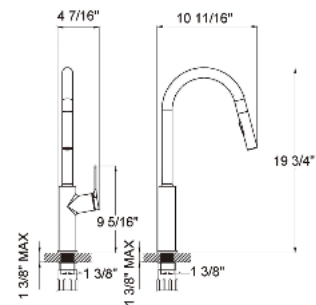

Kitchen Faucets Series

RA-8100BN

Features:

- Pull down shower head
- Brass body
- Ceramic Cartridge
- mounting parts included
- Installation hole 1-3/8"
- water lines included
- Flow rate 2.2 GPM

Finish:

- RA-8100BN Brushed Nickel
- RA-8100CR Chrome
- RA-8100MB Matte Black

RA-6799BN

Features:

- Pull down shower head
- Brass body
- Ceramic Cartridge
- mounting parts included
- Installation hole 1-3/8"
- water lines included
- Flow rate 2.2 GPM

Finish:

- Brushed nickel

RA-FA979BN