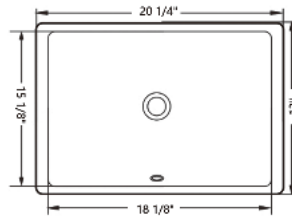

RA-VSSQ20

Features:

- Ceramic square undermount sink
- White gloss finish
- With overflow hole
- Undermount installation

Optional Pop up drains:

- RA-POP1AC (Chrome)
- RA-POP2AC (Chrome)
- RA-POP1ABN (Brush nickel)
- RA-POP2ABN (Brush nickel)

Size:

- 20 1/4"L x 13"W x 7 1/2"H