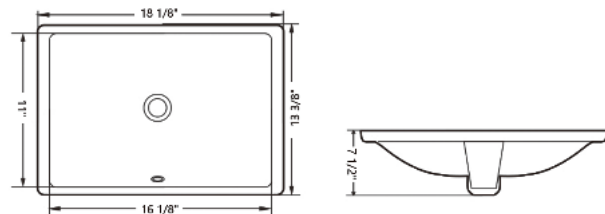

RA-VSSQ18

Features:

- Ceramic square undermount sink
- White gloss finish
- With overflow hole
- Undermount installation

Optional Pop up drains:

- RA-POP1AC (Chrome)
- RA-POP2AC (Chrome)
- RA-POP1ABN (Brush nickel)
- RA-POP2ABN (Brush nickel)

Size:

- 18 1/8"L × 13 3/8"W × 7 1/2"H