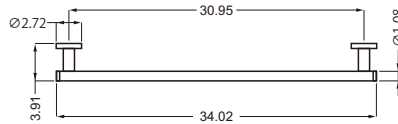

Bathroom Accessories Series

RA-A8501MB

Features:

- Towel bar
- Constructed from brass
- Concealed fastening
- Wall mount
- Secure mounting assembly included

Finish:

- RA-A8501BN (Brushed Nickel)
- RA-A8501C (Chrome)
- RA-A8501MB (Matte Black)