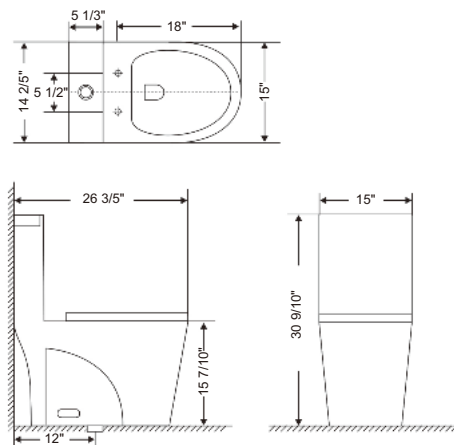

RA-T11021

Features:

- Chrome flush buttons
- One piece design
- Ceramic with white gloss finish
- Soft close toilet seat
- Floor mount
- Dual flush 0.8/1.6 GPF

Size:

- 30 9/10"H×15"W×26 3/5"D