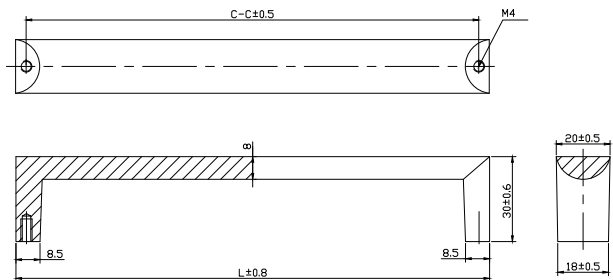

RA-H894896MB

Features:

- Contemporary Pull Handle
- Matte Black Finish
- Screws included

Size:

- RA-H894896MB A. 4 1/32"L×1"H
- RA-H8948128MB B. 5 5/16"L×1"H
- RA-H8948160MB C. 6 1/2"L×1"H
- RA-H8948192MB D. 7 27/32"L×1"H

ITEMN□	C-C(mm)	L(mm)	H(mm)
A	96	102	26
B	128	135	
C	160	166	
D	192	198