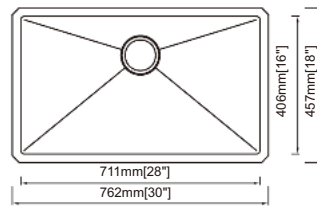

Dimension(inch):

23" × 18" × 10"

Material: SUS304

Finish: Brushed

RA-H3018R10S

Features

- Handmade sink
- Undermount
- 304 Stainless steel
- 10mm radius corner
- Mounting clips and cutting template
- Undercoated and sound pads