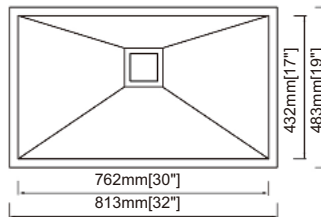

RA-HDSQ3219S

Features

- Handmade sink
- Undermount
- 304 Stainless steel
- 0mm radius corner
- Mounting clips and cutting template
- Undercoated and sound pads

- 16 gauge
- Satin finish
- Standard 3-1/2" drain opening

Optional Accessories:

- RA-GHDSQ3219S Bottom grid
- RA-SS Stainless steel strainer
- RA-SSA Square waste disposal adapter

Dimension(inch):

32" × 19" × 10"

Material: SUS304

Finish: Brushed