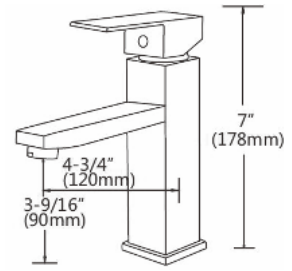

Bathroom Faucets Series