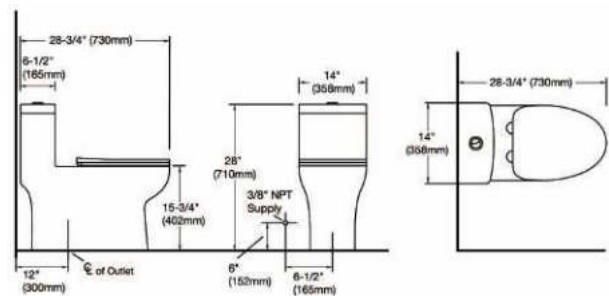

RA-T7062

Features:

- Chrome flush buttons
- One piece design
- Ceramic with white gloss finish
- Soft close toilet seat
- Floor mount
- Dual flush 0.8/1.6 GPF

Size:

- 28" H × 14" W × 28 3/4" D