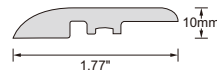

Flush Stair Nose

Quarter Round

Reducer

T-Moulding

- RA-VF65066-RD Monaco Maple 94" SPC Reducer
- RA-VF65066-SN Monaco Maple 94" Flush Stair Nose
- RA-VF65066-TM Monaco Maple 94" T-Moulding
- RA-VF65066-QR Monaco Maple 94" Quarter Round