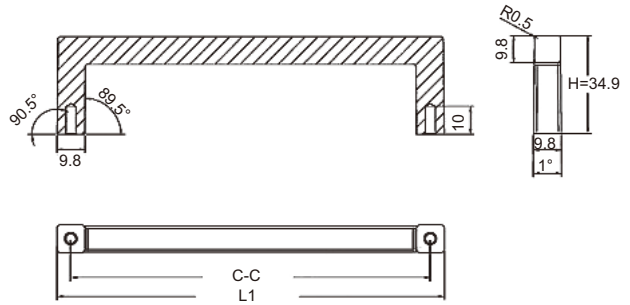

Cabinet Handles Series

RA-H22276160BN

Features:

- Contemporary solid steel pull
- Brush nickel finish
- Screws included

Size:

- RA-H22276128BN A. 5 3/8"L × 1 3/8"H
- RA-H22276160BN B. 6 3/4"L × 1 3/8"H
- RA-H22276192BN C. 7 9/10"L × 1 3/8"H

ITEMN□	C-C(mm)	L(mm)	H(mm)
A	128	137.8	34.9
B	160	169.8	
C	192	201