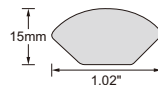

Quarter Round