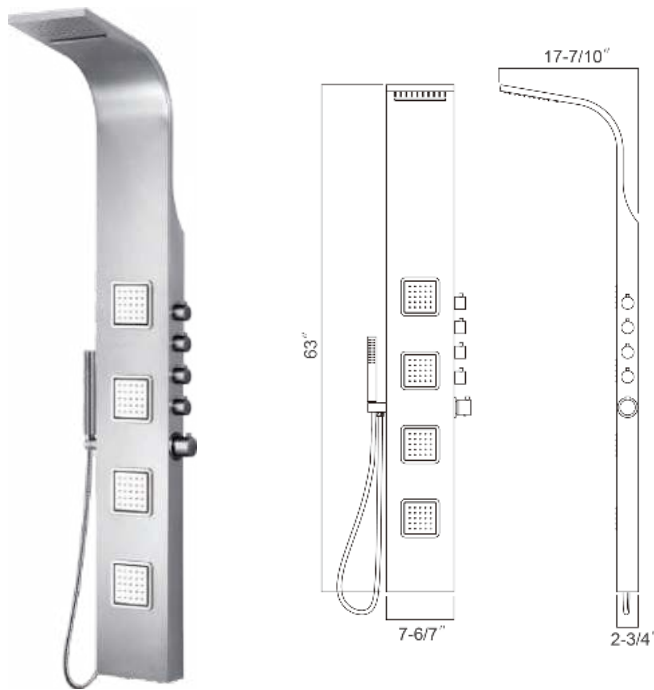

RA-SP827

Features:

- 304 stainless steel body in brushed finish (anti-fingerprint)
- Inbuilt ABS head shower with 5×10 rubber tips
- Brass waterfall
- With 4pcs movable massage jets
- Brass hand shower in brushed finish
- Zinc knob and handle in brushed finish
- Brass hand shower holder
- 1.5 stainless steel flexible hose
- Stainless steel braided hose
- Thermostat
- Pre-plumbed
- Wall mount

Size:

- 63"H×7 6/7"W×2 3/4"D