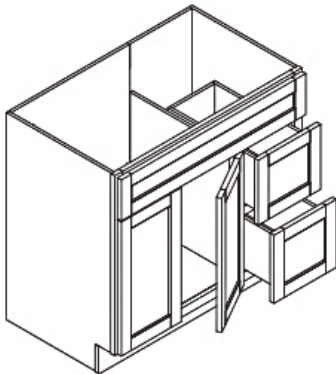

FA3621DR

Features:

- Vanities sink base
- With 1 dummy drawer front, 2 drawers & 2 doors on the right

Size:

- 36"W×34 1/2"H×21"D

Finish:

- DS-FA3621DR (Dove White)
- ES-FA3621DR (Ebony Shaker)
- SG-FA3621DR (Sterling)
- SM-FA3621DR (Smoky Gray)
- SO-FA3621DR (Soda)
- AB-FA3621DR (Aria Blue)