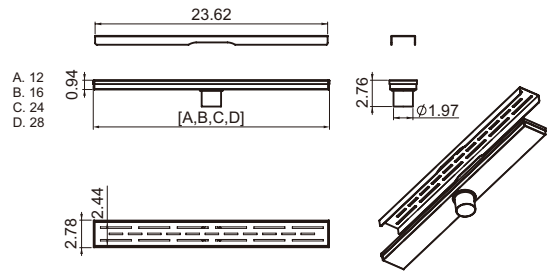

RA-SD40330BN

Features:

- 304 grade Stainless steel body
- Drain base included
- Removable grate makes it easy to clean

Sizes:

- RA-SD40330BN A. 12" W × 2 3/4" D × 2 3/4" H
- RA-SD40340BN B. 16" W × 2 3/4" D × 2 3/4" H
- RA-SD40360BN C. 24" W × 2 3/4" D × 2 3/4" H
- RA-SD40380BN D. 28" W × 2 3/4" D × 2 3/4" H

Finish:

Brushed nickel