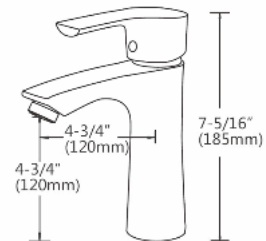

RA-1784CR

Features:

- Brass body
- Ceramic Cartridge
- Mounting parts included
- Installation hole 1-3/8"
- Water lines included
- Flow rate 1.5 GPM

Finish:

- RA-1784CR Chrome