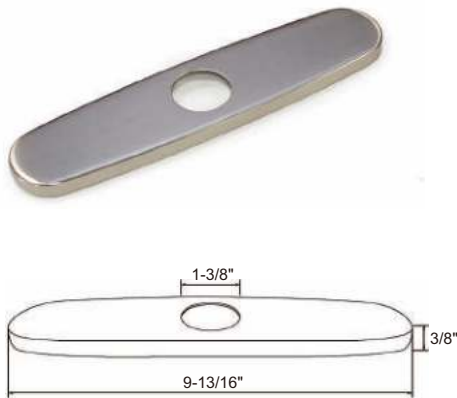

RA-PO1

Features:

- Deck plate for kitchen faucet
- Constructed of brass
- Intended for use with single hole mount kitchen faucets

Finish:

RA-PO1 (Brushed nickel)

RA-SDR

Features:

- Deck mounted soap dispenser
- Trim constructed of solid brass for reliability
- Push-Action pump mechanism is designed to withstand frequent use
- Secure mounting assembly included
- Soap reservoir refills from the top so no disassembly is required