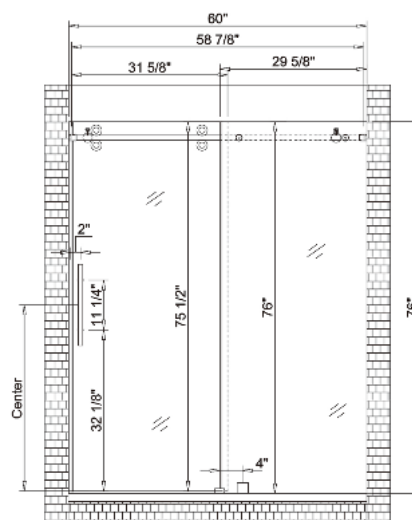

RA-SD6076RDMB4

Features:

- Frameless shower door
- Single sliding door
- Door configuration Reversible
- 3/8"(10mm) thick clear tempered glass
- Stainless steel support bar
- Adjustment $\pm 3/16$ " without cutting
- Width range with cutting 56-60"
- Stainless steel handle

Finish Options:

- RA-SD6076RDCR4 (Chrome)
- RA-SD6076RDBN4 (Brush nickel)
- RA-SD6076RDMB4 (Matte Black)
- RA-SD6076RDBG4 (Brushed Gold)

Sizes:

- 60"W x 76"H