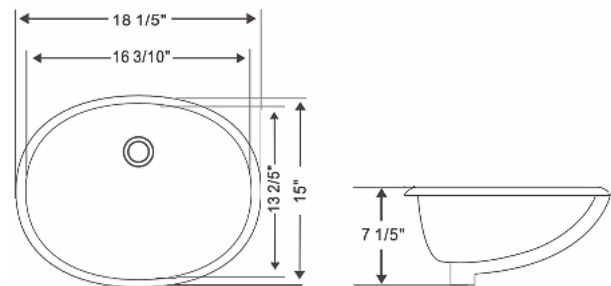

RA-VSO8002

Features:

- Ceramic oval undermount sink
- White gloss finish
- With overflow hole
- Undermount installation

Optional Pop up drains:

- RA-POP1AC (Chrome)
- RA-POP2AC (Chrome)
- RA-POP1ABN (Brush nickel)
- RA-POP2ABN (Brush nickel)

Size:

- 18 1/5"L x 15"W x 7 1/5"H