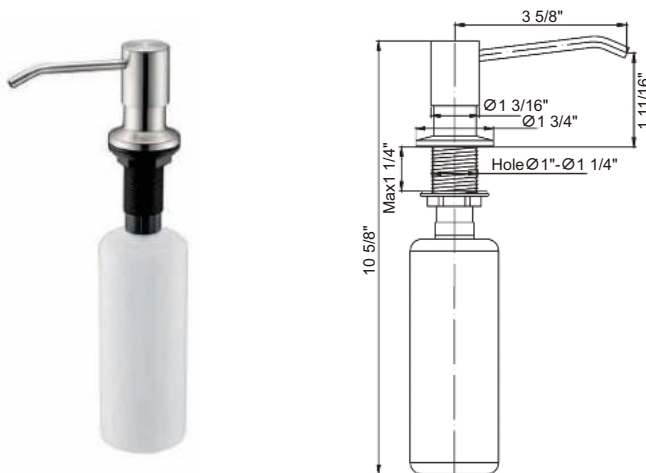

RA-PO1

Features:

- Deck plate for kitchen faucet
- Constructed of brass
- Intended for use with single hole mount kitchen faucets

Finish:

RA-PO1 (Brushed nickel)

RA-SDR

Features:

- Deck mounted soap dispenser
- Trim constructed of solid brass for reliability
- Push-Action pump mechanism is designed to withstand frequent use
- Secure mounting assembly included
- Soap reservoir refills from the top so no disassembly is required