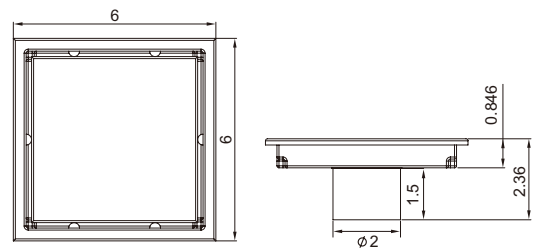

Finish:

Chrome

RA-SD108CR

Features:

- 304 grade Stainless steel body
- Drain base included
- Removable grate makes it easy to clean
- Tile Insert Drain System

Sizes:

- RA-SD108CR A. 4.5"×4.5" Tile Insert Square Shower Drain 4 7/10"W×4 7/10"D×2 3/5"H
- RA-SD108BN B. 6"×6" Tile Insert Square Shower Drain 6"W×6"D×2 3/4"H
- RA-SD107CR C. 8"×8" Tile-insert square shower drain 7 6/7"W×7 6/7"D×3 4/5"H
- RA-SD107BN D. 8"×8" Tile-insert square shower drain 7 6/7"W×7 6/7"D×3 4/5"H
- RA-SD1255CR E. 4"×4" Square Shower Drain 3 9/10"W×3 9/10"D×1 1/2"H