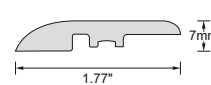

RA-VF55011

Dimensions

- 48" × 7"

Finish

- Super Protect Coating

Thickness

- 5.5mm

Padding

- 1mm IXPE Cushion

Edge Profile

- Micro Bevel

Sq.Ft./Carton

- 23.77

Wear Layer

- 20 Mil

Reducer

- RA-VF55011-RD Moonstone Grey 94" SPC Reducer
- RA-VF55011-SN Moonstone Grey 94" Flush Stair Nose
- RA-VF55011-TM Moonstone Grey 94" T-Moulding
- RA-VF55011-QR Moonstone Grey 94" Quarter Round