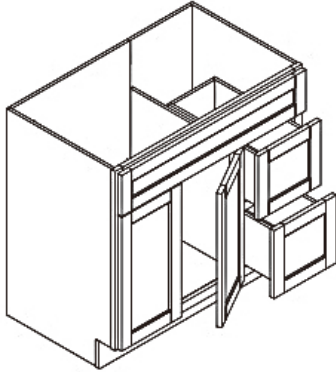

RTA Vanity Cabinets Series

FA3621DL

Features:

- Vanities sink base
- With 1 dummy drawer front, 2 drawers & 2 doors on the left

Size:

- 36"W×34 1/2"H×21"D

Finish:

- DS-FA3621DL (Dove White)
- ES-FA3621DL (Ebony Shaker)
- SG-FA3621DL (Sterling)
- SM-FA3621DL (Smoky Gray)
- SO-FA3621DL (Soda)
- AB-FA3621DL (Aria Blue)