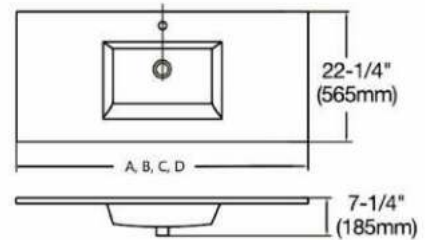

RA-CVT36

Features:

- Single faucet hole
- Sleek, designer look
- Stain resistance
- Overflow drain
- Ceramic integrated sink and vanity top
- Square basin with 3/4" thick edge
- Easy to install one piece countertop

Sizes:

- RA-CVT24 A. 25 1/4"W x 7 1/4"H x 22 1/4"D
  Basin interior dimensions 18.11"L x 12.60"W x 5.12"D
- RA-CVT30 B. 31 1/4"W x 7 1/4"H x 22 1/4"D
  Basin interior dimensions 18.30"L x 12.60"W x 5.12"D
- RA-CVT36 C. 37 1/4"W x 7 1/4"H x 22 1/4"D
  Basin interior dimensions 18.50"L x 12.60"W x 5.12"D
- RA-CVT48 D. 49 1/4"W x 7 1/4"H x 22 1/4"D
  Basin interior dimensions 20.08"L x 12.60"W x 5.12"D