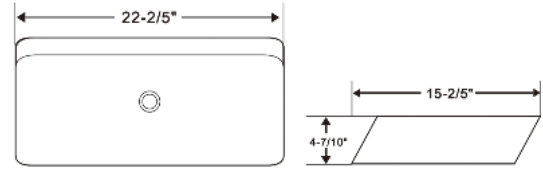

Bathroom Sinks Series

RA-AB8241

Features:

- Rectangular vessel ceramic sink
- Above counter installation
- White gloss finish

Optional pop up drains without overflow:

- RA-POP1BC (Chrome)
- RA-POP1BBN (Brush nickel)
- RA-POP2BC (Chrome)
- RA-POP2BBN (Brush nickel)

Size:

- 22 2/5"W × 4 7/10"H × 15 2/5"D