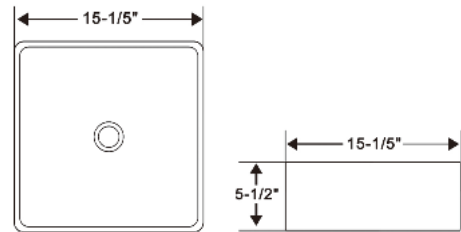

RA-AB2821

Features:

- Square vessel ceramic sink
- Above counter installation
- White gloss finish

Optional pop up drains without overflow:

- RA-POP1BC (Chrome)
- RA-POP1BBN (Brush nickel)
- RA-POP2BC (Chrome)
- RA-POP2BBN (Brush nickel)

Size:

- 15 1/5"W × 5 1/2"H × 15 1/5"D