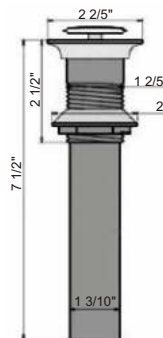

RA-POP2BBN

Features:

- Pop up drains
- Constructed from brass
- Without overflow hole
- Secure mounting assembly included

Finish:

- RA-POP2BC (Chrome)
- RA-POP2BBN (Brush nickel)