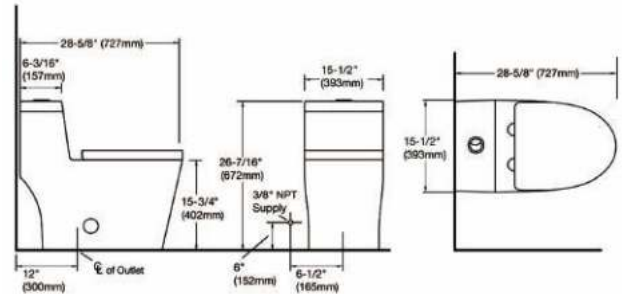

RA-T8102

Features:

- Chrome flush buttons
- One piece design
- Ceramic with white gloss finish
- Soft close toilet seat
- Floor mount
- Dual flush 0.8/1.6 GPF

Size:

- 26 7/16" H × 15 1/2" W × 28 5/8" D