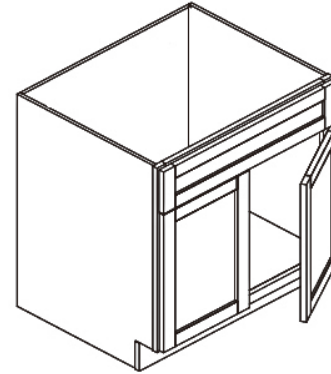

FA2421

Features:

- Vanities sink base
- With 1 dummy drawer front & 2 doors

Size:

- 24"W×34 1/2"H×21"D

Finish:

- DS-FA2421 (Dove White)
- ES-FA2421 (Ebony Shaker)
- SG-FA2421 (Sterling)
- SM-FA2421 (Smoky Gray)
- SO-FA2421 (Soda)
- AB-FA2421 (Aria Blue)