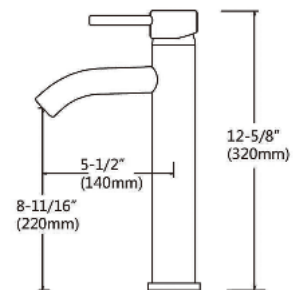

RA-1759CR

Features:

- Brass body
- Ceramic Cartridge
- Mounting parts included
- Installation hole 1-3/8"
- Water lines included
- Flow rate 1.5 GPM
- Vessel Installation

Finish:

- RA-1759CR Chrome

RA-1784CR