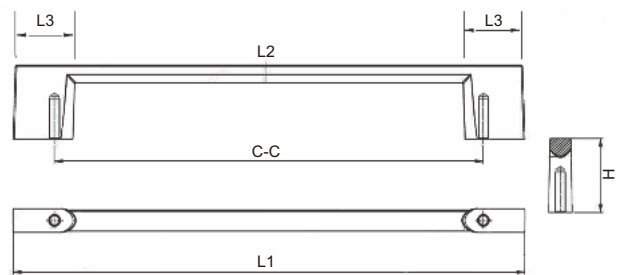

RA-H1165128BG

Features:

- Contemporary solid steel pull
- Brushed Gold Finish
- Screws included

Size:

- RA-H116532BG A. 2 1/4"L×1"H
- RA-H116596BG B. 4 1/2"L×1"H
- RA-H1165128BG C. 5 7/8"L×1"H
- RA-H1165160BG D. 7 1/2"L×1"H
- RA-H1165192BG E. 8 3/4"L×1"H

ITEMN□	C-C(mm)	L1(mm)	L2(mm)	L3(mm)	H(mm)
A	32	57	25.5	12.5	25.5
B	96	113.5	6.5	17	25.5
C	128	151.5	6.5	19	25.5
D	160	189	7	23.5	26
E	192	224	7.5	25.5	27