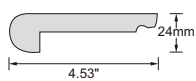

Core Layer

- Waterproof HDF

Wear Rating

- AC4

Sq.Ft./Carton

- 23.15

CARB HDF
Flush Stair Nose

CARB HDF
Quarter Round