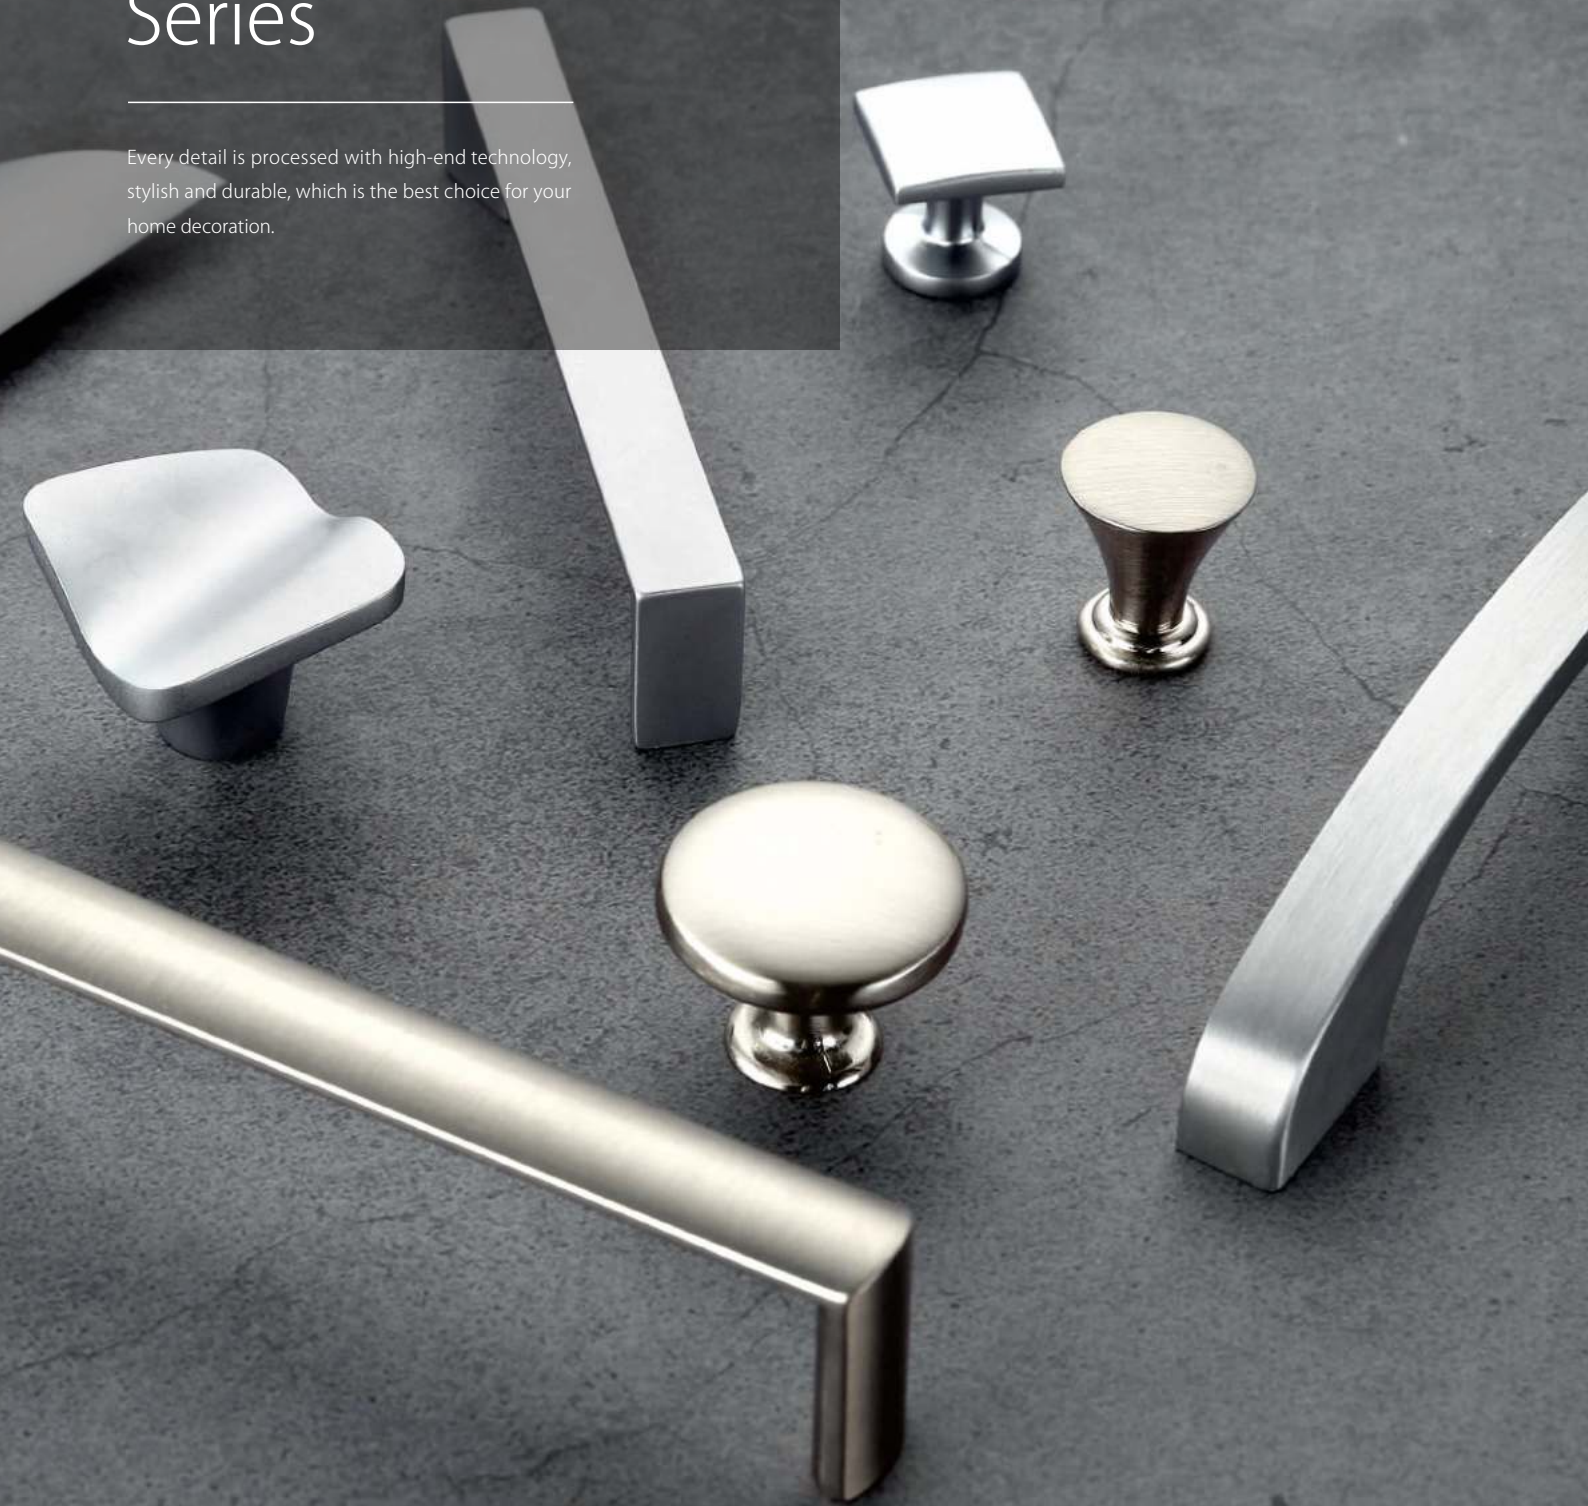

Features:

- Brass body
- Ceramic Cartridge
- Mounting parts included
- Installation hole 1-3/8"
- Water lines included
- Flow rate 1.5 GPM

Finish:

- RA-1784CR Chrome

RA-1797MB

Features:

- Brass body
- Ceramic Cartridge
- Mounting parts included
- Installation hole 1-3/8"
- Water lines included
- Flow rate 1.5 GPM
- Two Handles

Finish:

- RA-1797CR Chrome
- RA-1797BN Brushed Nickel
- RA-1797MB Matte Black

RA-4115CB

Features

- Brass body
- Ceramic Cartridge
- Mounting parts included
- Installation hole 1-3/8"
- Water lines included
- Flow rate 1.5 GPM
- Vessel Installation

RA-H1240BN

Features:

- Contemporary solid steel pull
- Brush nickel finish
- Screws included

Size:

- 1 9/16"L x 1 3/8"H

RA-H1240MB

Features:

- Contemporary solid steel knob
- Matte black finish
- Screws included