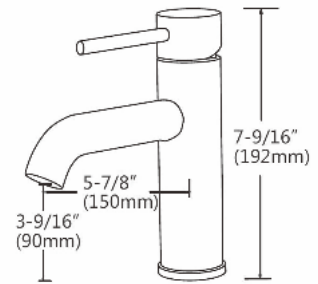

Bathroom Faucets Series

RA-1758BN

Features:

- Brass body
- Ceramic Cartridge
- Mounting parts included
- Installation hole 1-3/8"
- Water lines included
- Flow rate 1.5 GPM

Finish:

- RA-1758CR Chrome
- RA-1758BN Brushed Nickel
- RA-1758MB Matte Black