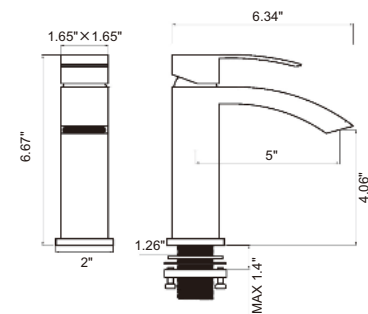

Finish:

- RA-1772CR Chrome
- RA-1772BN brushed Nickel