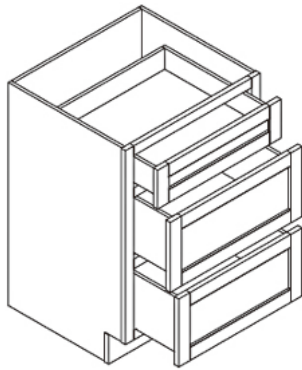

SVA12D

Features:

- Vanities base with 3 drawers

Size:

- 12"W×34 1/2"H×21"D

Finish:

- DS-SVA12D (Dove White)
- ES-SVA12D (Ebony Shaker)
- SG-SVA12D (Sterling)
- SM-SVA12D (Smoky Gray)
- SO-SVA12D (Soda)
- AB-SVA12D (Aria Blue)

D2130

Features:

- Decorative end panel on vanity cabinet to look more appealing

Size:

- 21"W×30"H×3/4"D

Finish:

- DS-D2130 (Dove White)
- ES-D2130 (Ebony Shaker)
- SG-D2130 (Sterling)
- SM-D2130 (Smoky Gray)
- SO-D2130 (Soda)
- AB-D2130 (Aria Blue)

BF3

Features:

- Vanities base filler
- Filler should be used to transition from a wall to a cabinet run

Size:

- 3"W×34 1/2"H×3/4"

Finish:

- DS-BF3 (Dove White)
- ES-BF3 (Ebony Shaker)
- SG-BF3 (Sterling)
- SM-BF3 (Smoky Gray)
- SO-BF3 (Soda)
- AB-BF3 (Aria Blue)

TK8

Features:

- Vanities base toe skin
- Toe skins are to be cut to the appropriate size and then applied to the base cabinet toe kick

Size:

- 96"W×4 1/2"H×1/4"D

Finish:

- DS-TK8 (Dove White)
- ES-TK8 (Ebony Shaker)
- SG-TK8 (Sterling)
- SM-TK8 (Smoky Gray)
- SO-TK8 (Soda)
- AB-TK8 (Aria Blue)