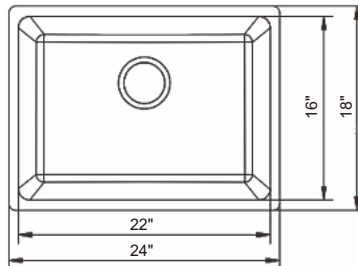

RA-G2418BK

Features:

- Undermount single basin sink
- Max density withstands high temperatures
- Resistant to scratches and stains
- Non-porous surface is impervious to bacteria
- Noise cessation
- Order Strainer(RA-RS1L)separately

Finish:

- RA-G2418BK (Black)
- RA-G2418DC (Mocha)
- RA-G2418LG (Concrete)

Size:

24"W×18"D×9.5"H