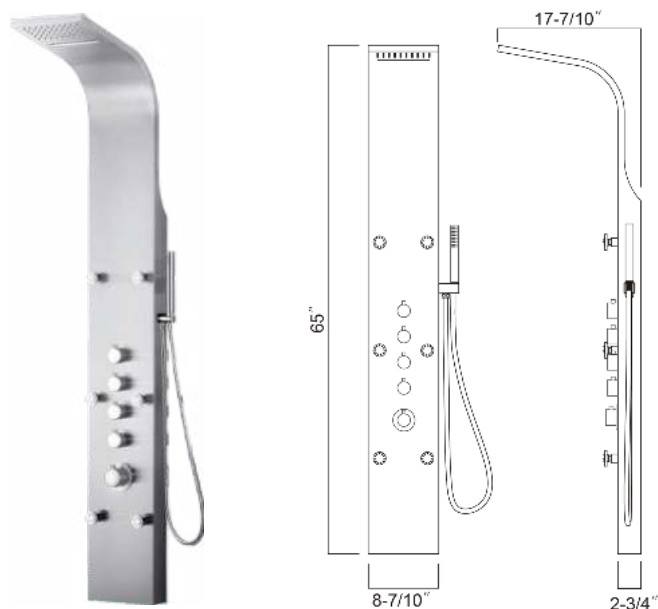

RA-SP880

Features:

- 304 stainless steel body in brushed finish (anti-fingerprint)
- Inbuilt ABS head shower and brass waterfall
- 6pcs brass massage jets
- Brass hand shower in brushed finish
- Zinc knob and handle in brushed finish
- 1.5 stainless steel double locked flexible hose
- Stainless steel braided hose
- Thermostat
- Pre-plumbed
- Wall mount

Size:

- 65"H×8 7/10"W×2 3/4"D