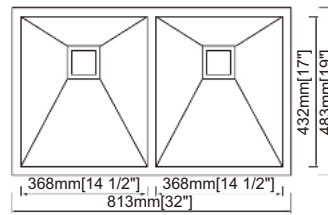

RA-HDSQ3219

Features

- Handmade sink
- Undermount
- 304 Stainless steel
- 0mm radius corner
- Mounting clips and cutting template
- Undercoated and sound pads
- 16 gauge
- Satin finish
- Standard 3-1/2" drain opening

Optional Accessories:

- RA-GHDSQ3219 Bottom grid
- RA-SS Stainless steel strainer
- RA-SSA Square waste disposal adapter

Dimension(inch):

32" × 19" × 10"

Material: SUS304

Finish: Brushed