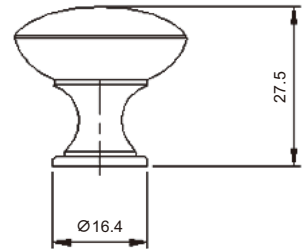

RA-H101BN

Features:

- Classic metal knob
- Brush nickel finish
- Screw included