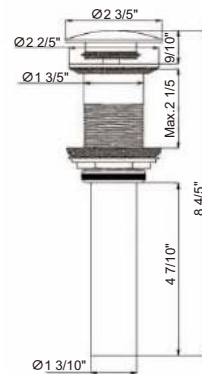

RA-POP1BBN

Features:

- Pop up drains
- Constructed from brass
- Without overflow hole
- Secure mounting assembly included

Finish:

- RA-POP1BC (Chrome)
- RA-POP1BBN (Brush nickel)