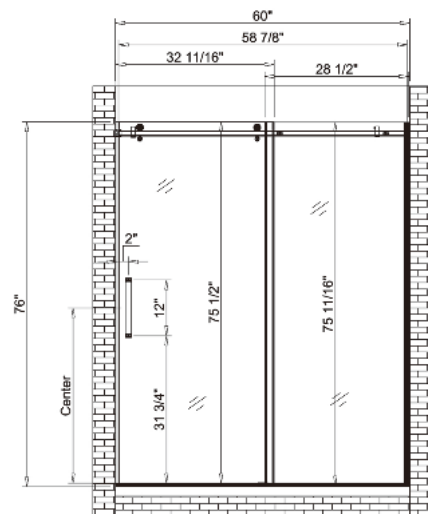

RA-SD6076SQCR

Features:

- Frameless shower door
- Single sliding door
- 3/8" (10mm) thick clear tempered glass
- Stainless steel support bar
- Door configuration Reversible
- Adjustment $\pm 3/16$ " without cutting
- Width range with cutting 56-60"
- Stainless steel handle

Finish Options:

- RA-SD6076SQCR (Chrome)
- RA-SD6076SQBN (Brush nickel)

Sizes:

- 60"W x 76"H