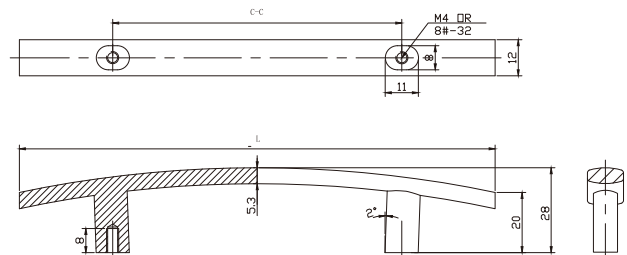

RA-H143976CP

Features:

- Contemporary Pull Handle
- Chrome Finish
- Screws Included

Size:

- RA-H143976CP A. 4"L × 1"H
- RA-H143996CP B. 6 1/8"L × 1 1/16"H
- RA-H1439128CP C. 7 3/4"L × 1 1/4"H

ITEMN□	C-C(mm)	L(mm)	H(mm)
A	76	133	25.5
B	96	156	27
C	128	197	31