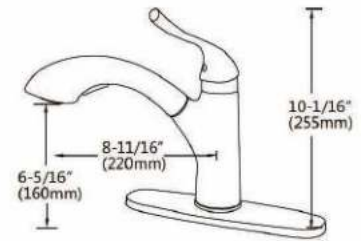

RA-6788BN

Features:

- Pull out shower head
- Brass body
- Ceramic Cartridge
- mounting parts included
- Installation hole 1-3/8"
- water lines included
- Flow rate 2.2 GPM

Finish:

Brushed nickel

RA-6733BN

Features: