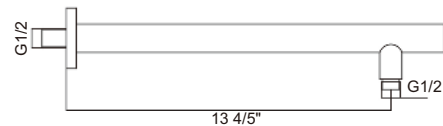

RA-SA816BN

Features

- Brass body
- Wall mount shower arm

Finish

- RA-SA816BN (Brushed nickel)
- RA-SA816CR (Chrome)

Size

- Length 13 4/5"

RA-SA815BN

Features

- Brass body
- Wall mount shower arm

Finish

- RA-SA815BN (Brushed nickel)
- RA-SA815CR (Chrome)

Size

- Length 14 1/5"