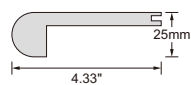

Wear Layer

- 20 Mil

Flush Stair Nose