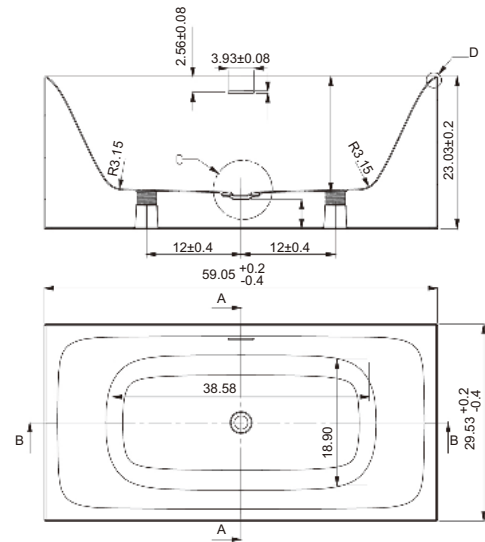

RA-ABRO59

Features:

- Freestanding Installation
- Acrylic Material
- White gloss finish
- central drain
- Overflow
- Pop up drain not included

Size:

- 59" × 29.5" × 23"

Optional Pop Up Drains:

- RA-ABPOPCH Chrome
- RA-ABPOPBN Brushed Nickel
- RA-ABPOPGW Gloss White
- RA-ABPOPBG Brushed Gold
- RA-ABPOPMB Matte Black