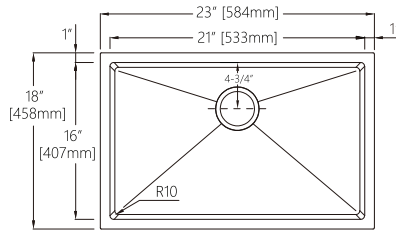

Dimension(inch):

23-1/4" × 20-7/8" × 9"

Material: SUS304

Finish: Brushed

RA-R2318-R10S

Features

- Handmade Sink
- Undermount
- 304 Stainless Steel
- 10mm radius corner
- Mounting clips and cutting template
- Undercoated and Sound pads