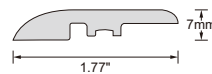

Floor Series

RA-VF55022

Dimensions

- 48" × 7"

Thickness

- 5.5mm

Edge Profile

- Micro Bevel

Wear Layer

- 20 Mil

Finish

- Super Protect Coating

Padding

- 1mm IXPE Cushion

Sq.Ft./Carton

- 23.77

Reducer

- RA-VF55022-RD Bonaire Sand 94" SPC Reducer
- RA-VF55022-SN Bonaire Sand 94" Flush Stair Nose
- RA-VF55022-TM Bonaire Sand 94" T-Moulding
- RA-VF55022-QR Bonaire Sand 94" Quarter Round