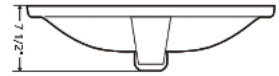

RA-VSSQ20

Features:

- Ceramic square undermount sink
- White gloss finish
- With overflow hole
- Undermount installation

Optional Pop up drains:

- RA-POP1AC (Chrome)
- RA-POP2AC (Chrome)
- RA-POP1ABN (Brush nickel)
- RA-POP2ABN (Brush nickel)

Size:

- 20 1/4"L x 13"W x 7 1/2"H