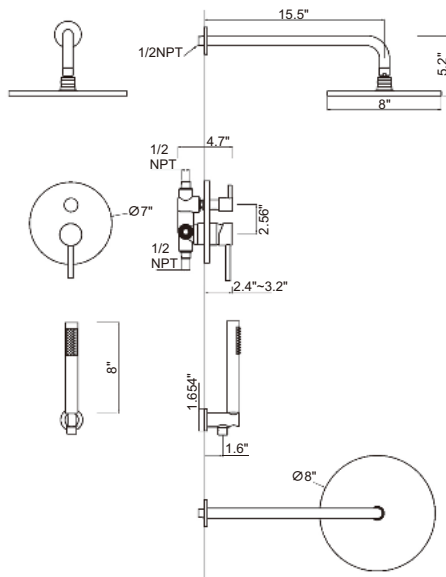

RA-9427BN

Features:

- Two function valve
- Wall mount shower head
- Round rainfall shower head
- Silicone water nozzles
- Brass hand shower head
- Shower head flow rate 2.5 GPM
- Hand shower head flow rate 2.5 GPM
- Pressure balance valve
- Brass body

Finish:

- RA-9427BN (Brush nickel)
- RA-9427CR (Chrome)
- RA-9427MB (Matte Black)