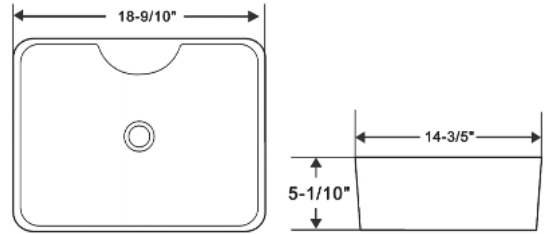

RA-AB3521

Features:

- Rectangular vessel ceramic sink
- Above counter installation
- White gloss finish

Optional pop up drains without overflow:

- RA-POP1BC (Chrome)
- RA-POP1BBN (Brush nickel)
- RA-POP2BC (Chrome)
- RA-POP2BBN (Brush nickel)

Size:

- 18 9/10"W × 5 1/10"H × 14 3/5"D