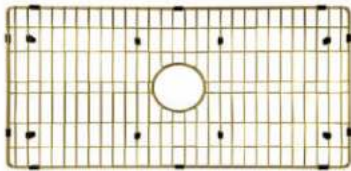

RA-SFC3018WS

Features:

- Made by Fireclay
- Slim edge
- White glossy
- Chrome Grid and Strainer Included
- Compatible with all Garbage Disposal

Additional Optional Accessories:

- RA-GFC3018BG (Brushed Gold Grid)
- RA-RS3LBG (Brushed Gold Strainer)
- RA-GFC3018GBK (Gun Metal Black Grid)
- RA-RS3LGBK (Gun Metal Black Strainer)