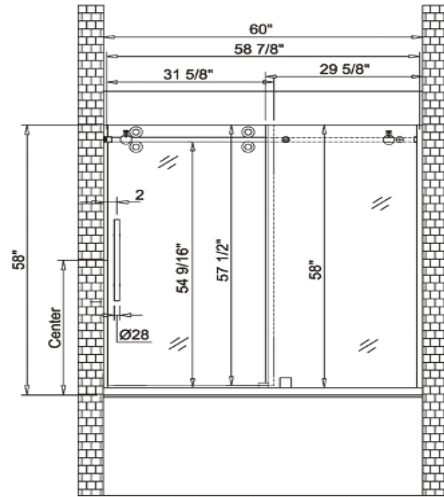

RA-SD6058RDBN4-Bathtub

Features:

- Frameless shower door
- Single sliding door
- Door configuration Reversible
- 3/8" (10mm) thick clear tempered glass
- Stainless steel support bar
- Adjustment $\pm 3/16"$ without cutting
- Width range with cutting 56-60"
- Stainless steel handle

Sizes:

- 60"W x 58"H

Finish Options:

- RA-SD6058RDBN4-Bathtub (Brushed Nickel)
- RA-SD6058RDCR4-Bathtub (Chrome)
- RA-SD6058RDBG4-Bathtub (Brushed Gold)
- RA-SD6058RDMB4-Bathtub (Matte Black)