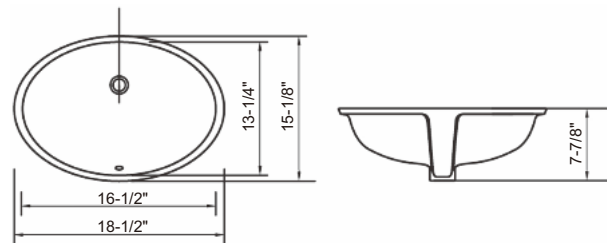

RA-VSO18

Features:

- Ceramic oval undermount sink
- White gloss finish
- With overflow hole
- Undermount installation

Optional Pop up drains:

- RA-POP1AC (Chrome)
- RA-POP1ABN (Brush nickel)
- RA-POP2AC (Chrome)
- RA-POP2ABN (Brush nickel)

Size:

- 18 1/2"L × 15 1/8"W × 7 7/8"H