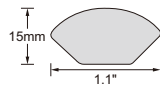

Core Layer

- Waterproof HDF

Wear Rating

- AC4

Sq.Ft./Carton

- 23.15

CARB HDF
Flush Stair Nose

CARB HDF
Quarter Round