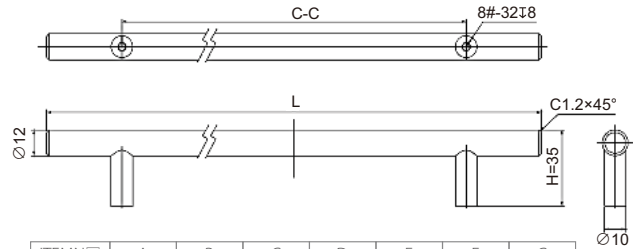

Cabinet Handles Series

ITEMN□	A	B	C	D	E	F	G
C-C(mm)	96	108	128	160	192	298	333
L(mm)	176	188	208	240	272	378	413
H(mm)	35						

RA-H1296176BN

Features:

- Contemporary solid steel pull
- Brush nickel finish
- Screws included

Size:

- RA-H1296176BN A. 6 7/8"L × 1 3/8"H
- RA-H12108188BN B. 7 3/8"L × 1 3/8"H
- RA-H12128208BN C. 8 1/8"L × 1 3/8"H
- RA-H12160240BN D. 9 1/2"L × 1 3/8"H
- RA-H12192272BN E. 10 3/4"L × 1 3/8"H
- RA-H12298378BN F. 14 7/8"L × 1 3/8"H
- RA-H12333413BN G. 16 1/4"L × 1 3/8"H