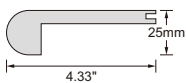

Flush Stair Nose

Quarter Round

Reducer

T-Moulding

- RA-VF55044-RD Havana Hickory 94" SPC Reducer
- RA-VF55044-SN Havana Hickory 94" Flush Stair Nose
- RA-VF55044-TM Havana Hickory 94" T-Moulding
- RA-VF55044-QR Havana Hickory 94" Quarter Round