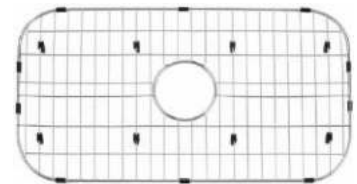

Kitchen Accessories Series

RA-G3221L

RA-G3219

RA-G2118

RA-G2321

RA-G2418

RA-G3018S

RA-GHD3018R10S

RA-GHD3219R10S

RA-GHD3219R10