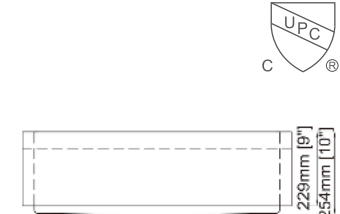

Accessories Included:

- RA-GF3320R10S Bottom grid × 1
- RA-RS2 Stainless steel strainer × 1

Dimension(inch):

33" × 20" × 10"

Material: SUS304

Finish: Brushed

RA-F3620R10S

Features: