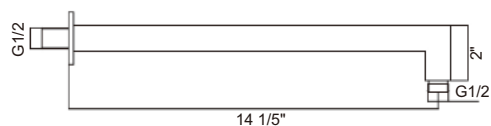

- Length 14 1/5"

RA-SA816BN

Features

- Brass body
- Wall mount shower arm

Finish

- RA-SA816BN (Brushed nickel)
- RA-SA816CR (Chrome)

Size

- Length 13 4/5"