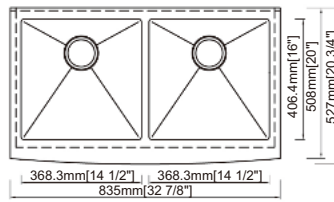

- RA-GF3620R10S Bottom grid × 1
- RA-RS2 Stainless steel strainer × 1

Dimension(inch):

36" × 20" × 10"

Material: SUS304

Finish: Brushed

Handmade Series

RA-F3320R10

Features: