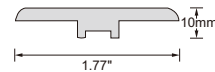

Flush Stair Nose

Quarter Round

Reducer

T-Moulding

- RA-VF65066-RD Monaco Maple 94" SPC Reducer
- RA-VF65066-SN Monaco Maple 94" Flush Stair Nose
- RA-VF65066-TM Monaco Maple 94" T-Moulding
- RA-VF65066-QR Monaco Maple 94" Quarter Round