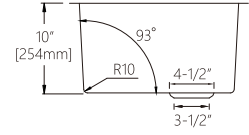

Dimension(inch):

23-1/4" × 20-7/8" × 9"

Material: SUS304

Finish: Brushed

RA-R2318-R10S

Features

- Handmade Sink
- Undermount
- 304 Stainless Steel
- 10mm radius corner
- Mounting clips and cutting template
- Undercoated and Sound pads