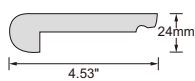

Core Layer

- Waterproof HDF

Wear Rating

- AC4

Sq.Ft./Carton

- 23.15

CARB HDF
Flush Stair Nose

CARB HDF
Quarter Round