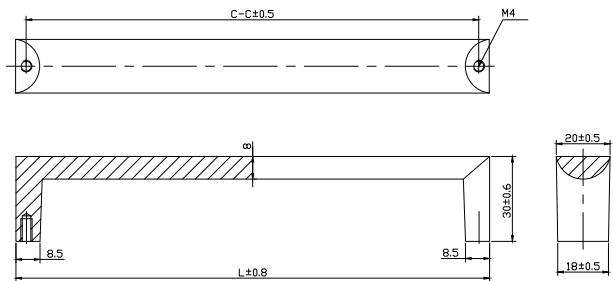

RA-H894896CP

Features:

- Contemporary Pull Handle
- Chrome Finish
- Screws Included

Size:

- RA-H894896CP A. 4 1/32"L×1"H
- RA-H8948128CP B. 5 5/16"L×1"H
- RA-H8948160CP C. 6 1/2"L×1"H
- RA-H8948192CP D. 7 27/32"L×1"H

ITEMN□	C-C(mm)	L(mm)	H(mm)
A	96	102	26
B	128	135	
C	160	166	
D	192	198