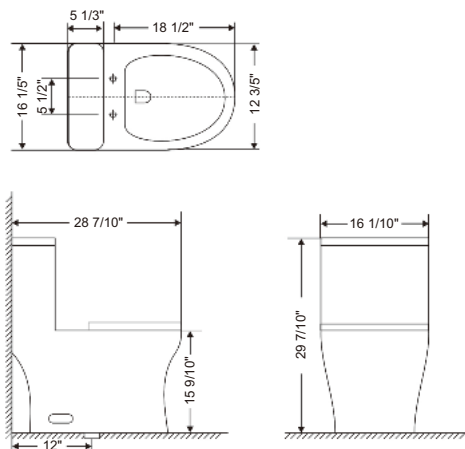

Toilets Series

RA-T53221

Features:

- Chrome flush buttons
- One piece design
- Ceramic with white gloss finish
- Soft close toilet seat
- Floor mount
- Dual flush 0.8/1.6 GPF

Size:

- 29 7/10"H × 16 1/10"W × 28 7/10"D