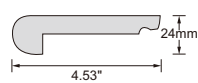

- 12mm

Wear Rating

- AC4

Edge Profile

- Enhanced Bevel

Sq.Ft./Carton

- 23.15

CARB HDF
Flush Stair Nose