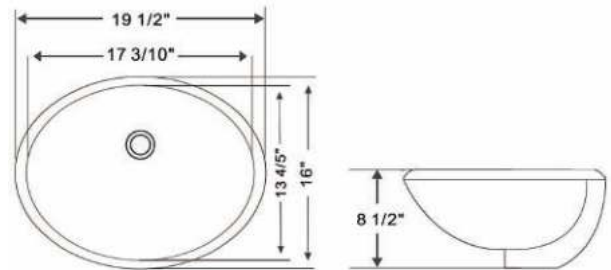

RA-VSO7002

Features:

- Ceramic oval undermount sink
- White gloss finish
- With overflow hole
- Undermount installation

Optional Pop up drains:

- RA-POP1AC (Chrome)
- RA-POP2AC (Chrome)
- RA-POP1ABN (Brush nickel)
- RA-POP2ABN (Brush nickel)

Size:

- 19 1/2"L x 15 1/2"W x 8 1/2"H