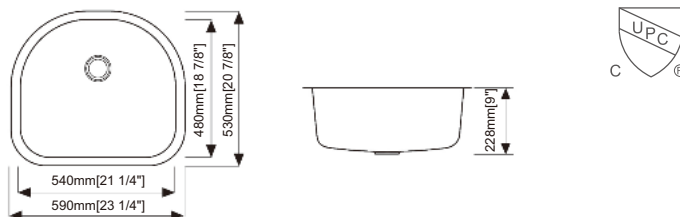

Optional Accessories

- RA-RS2 Stainless steel strainer
- RA-RS1 Stainless steel strainer

Dimension(inch)

31-1/2" × 20-1/2" × 9/7"

Material: SUS304

Finish: Brushed

RA-2321

Features: