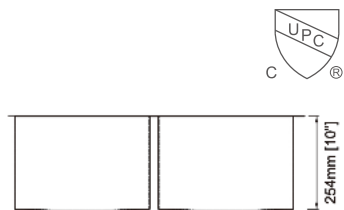

RA-HDSQ3018

Features

- Handmade sink
- Undermount
- 304 Stainless steel
- 0mm radius corner
- Mounting clips and cutting template
- Undercoated and sound pads

- 16 gauge
- Satin finish
- Standard 3-1/2" drain opening

Optional Accessories:

- RA-GHDSQ3018 Bottom grid
- RA-SS Stainless steel strainer
- RA-SSA Square waste disposal adapter

Dimension(inch):

30" × 18" × 10"

Material: SUS304

Finish: Brushed