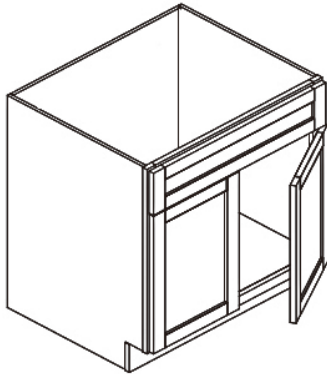

- Full Overlay Doors and Drawers, 3/4" Thick Panels
- 6 Way Adjustable European Style Fully Concealed Soft-Closing Hinges
- 1/2" Thick Grade Plywood Box Construction
- Dovetail Drawer 1/2" Thick Solid Wood Side Panels Without Finger Joints
- Full Extension Soft-Closing Under-Mount Concealed Glide System
- Metal Brackets Reinforcements for Base Cabinets
- Double Doweled Face Frame Joint
- 3/4" x 1 1/2" Hardwood Face Frame
- Self Adhesive Door Bumper