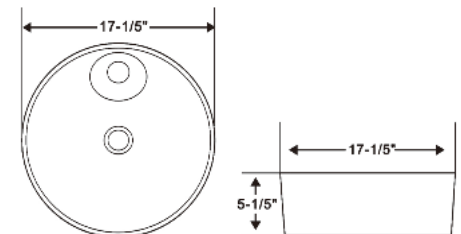

RA-AB11621

Features:

- Round vessel ceramic sink
- Above counter installation
- White gloss finish

Optional pop up drains without overflow:

- RA-POP1BC (Chrome)
- RA-POP1BBN (Brush nickel)
- RA-POP2BC (Chrome)
- RA-POP2BBN (Brush nickel)

Size:

- 17 1/5"D × 5 1/5"H